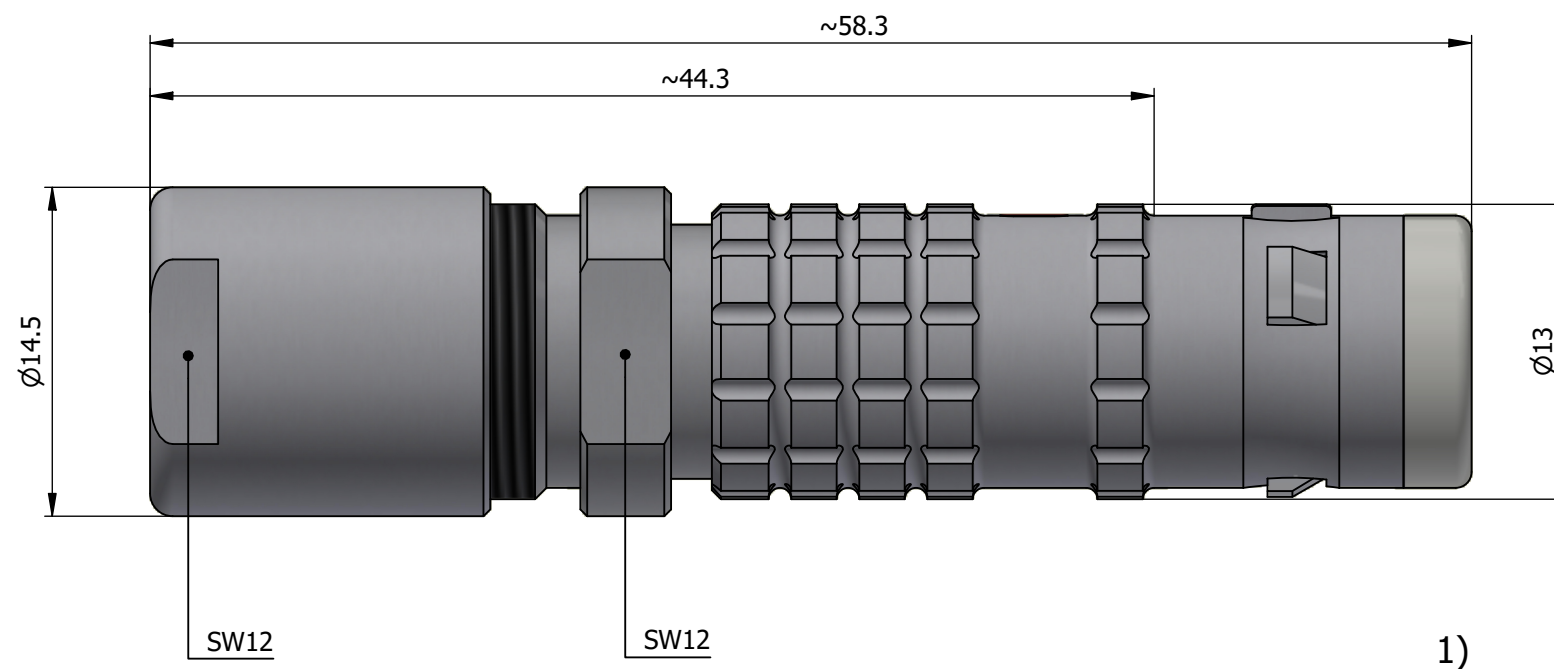

All dimensions are in millimeters (mm)

Alignment Key
Front View

Insert Configuration
Rear View

Note:

1) This picture is generic and for illustrative purposes only, and may show different keying, materials, colour, finish, and contact configuration. Minor shape or feature variations to actual item may be present.

All additional information are documented on the datasheet (See below link or QR Code)
www.lemo.com/pdf/FGG.1K.305.CLAK85.pdf

Model	Alignment Key	Series	Insert Config.	Housing	Insulator	Contact	Collet Type	Cable Ø	Variant
FGG.1K.305		1K	305				CLAK85		