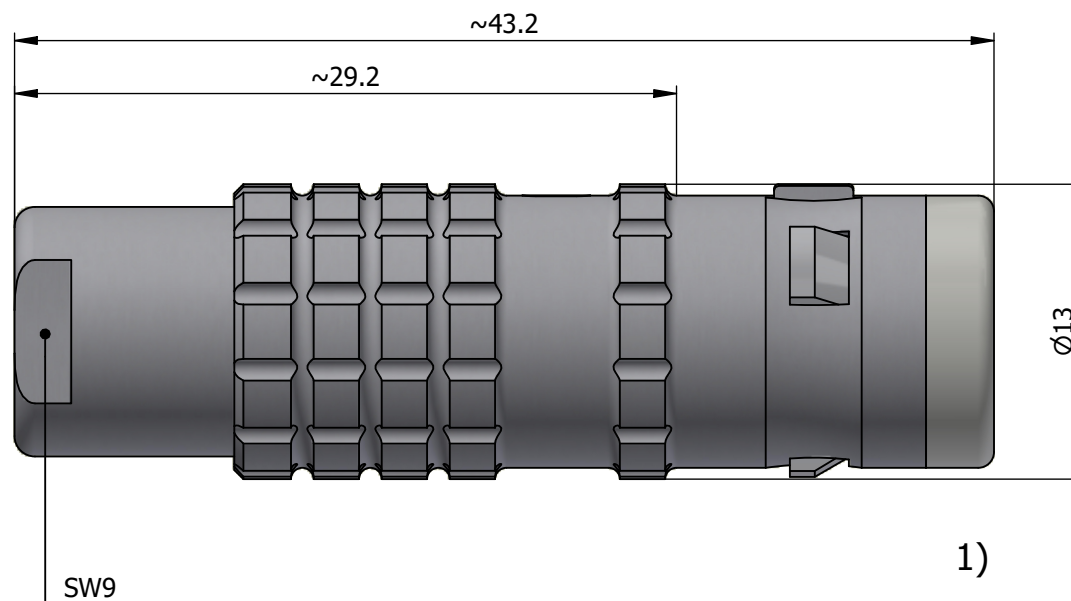

All dimensions are in millimeters (mm)

Alignment Key
Front View

Insert Configuration
Rear View

Note:

1) This picture is generic and for illustrative purposes only, and may show different keying, materials, colour, finish, and contact configuration. Minor shape or feature variations to actual item may be present.

All additional information are documented on the datasheet (See below link or QR Code)
www.lemo.com/pdf/FGG.1K.306.CLAC40.pdf

Model	Alignment Key	Series	Insert Config.	Housing	Insulator	Contact	Collet Type	Cable Ø	Variant
FGG	.1K	.306	.CLAC40						