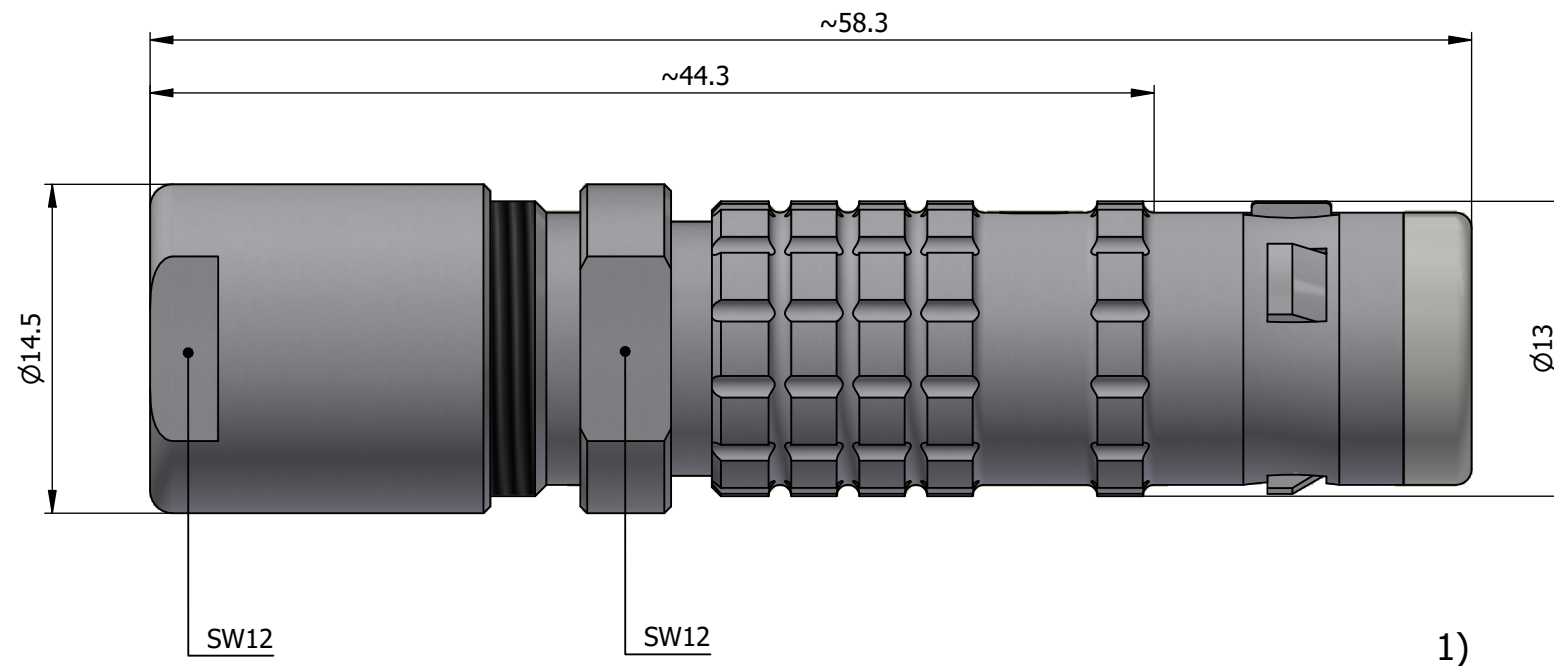

All dimensions are in millimeters (mm)

Alignment Key
Front View

Insert Configuration
Rear View

Note:

1) This picture is generic and for illustrative purposes only, and may show different keying, materials, colour, finish, and contact configuration. Minor shape or feature variations to actual item may be present.

All additional information are documented on the datasheet (See below link or QR Code)
www.lemo.com/pdf/FGG.1K.306.CLAk75.pdf

| | | | | | | | | | |
|-------------------|---------------|--------|----------------|---------|-----------|---------|-------------|---------|---------|
| Model | Alignment Key | Series | Insert Config. | Housing | Insulator | Contact | Collet Type | Cable Ø | Variant |
| FGG.1K.306.CLAk75 | | | | | | | | | |