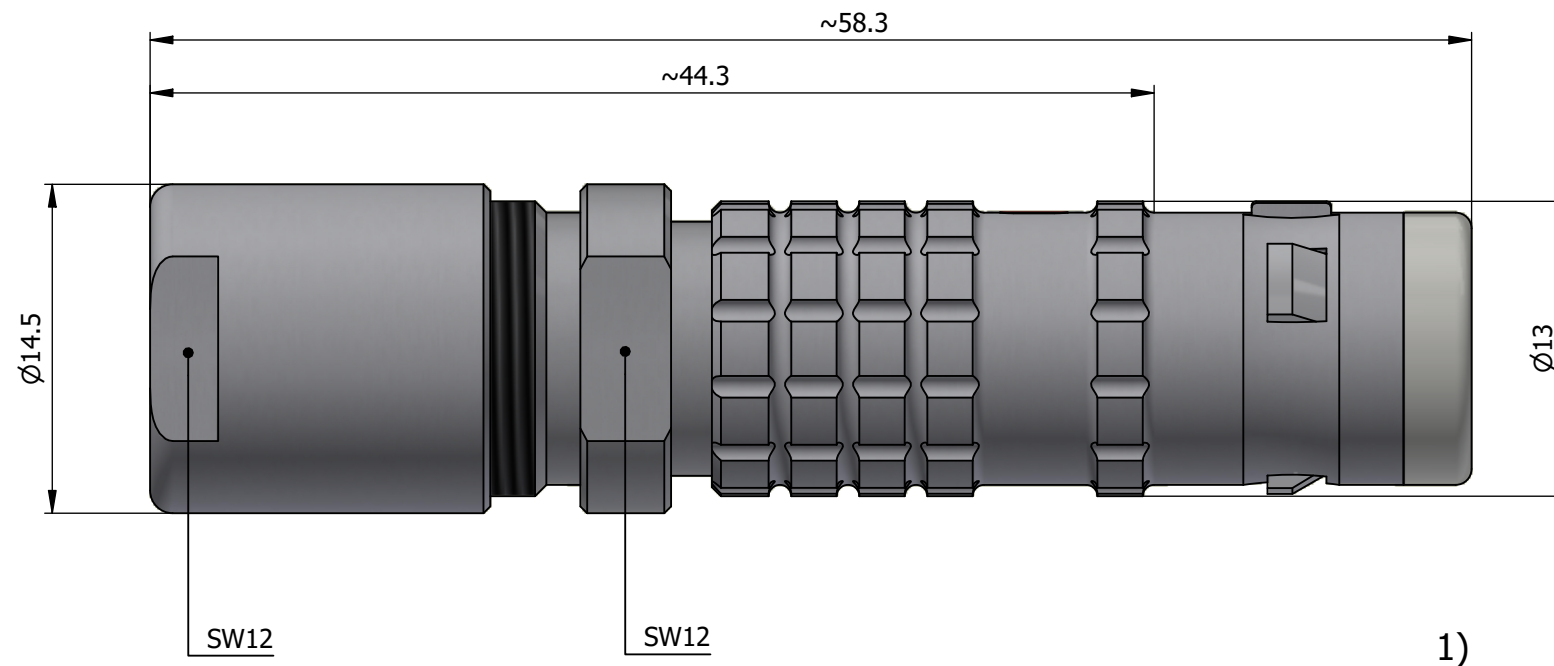

All dimensions are in millimeters (mm)

Alignment Key
Front View

Insert Configuration
Rear View

Note:

1) This picture is generic and for illustrative purposes only, and may show different keying, materials, colour, finish, and contact configuration. Minor shape or feature variations to actual item may be present.

All additional information are documented on the datasheet (See below link or QR Code)
www.lemo.com/pdf/FGG.1K.306.CYCK75.pdf

Model	Alignment Key	Series	Insert Config.	Housing	Insulator	Contact	Collet Type	Cable Ø	Variant
FGG.1K.306.CYCK75									