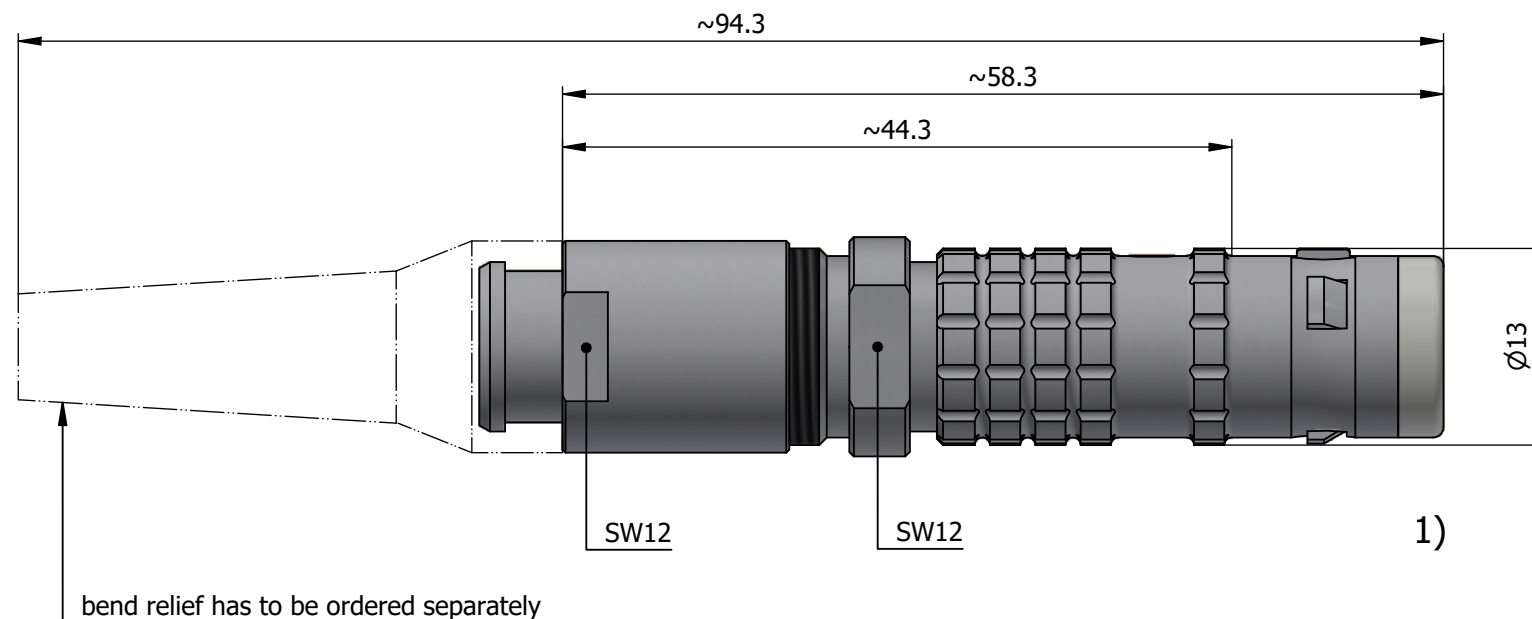

All dimensions are in millimeters (mm)

Alignment Key
Front View

Insert Configuration
Rear View

Note:

1) This picture is generic and for illustrative purposes only, and may show different keying, materials, colour, finish, and contact configuration. Minor shape or feature variations to actual item may be present.

All additional information are documented on the datasheet (See below link or QR Code)
www.lemo.com/pdf/FGG.1K.306.CYCK75Z.pdf

Model	Alignment Key	Series	Insert Config.	Housing	Insulator	Contact	Collet Type	Cable Ø	Variant
FGG	.1K	.306	.CYCK	75Z					