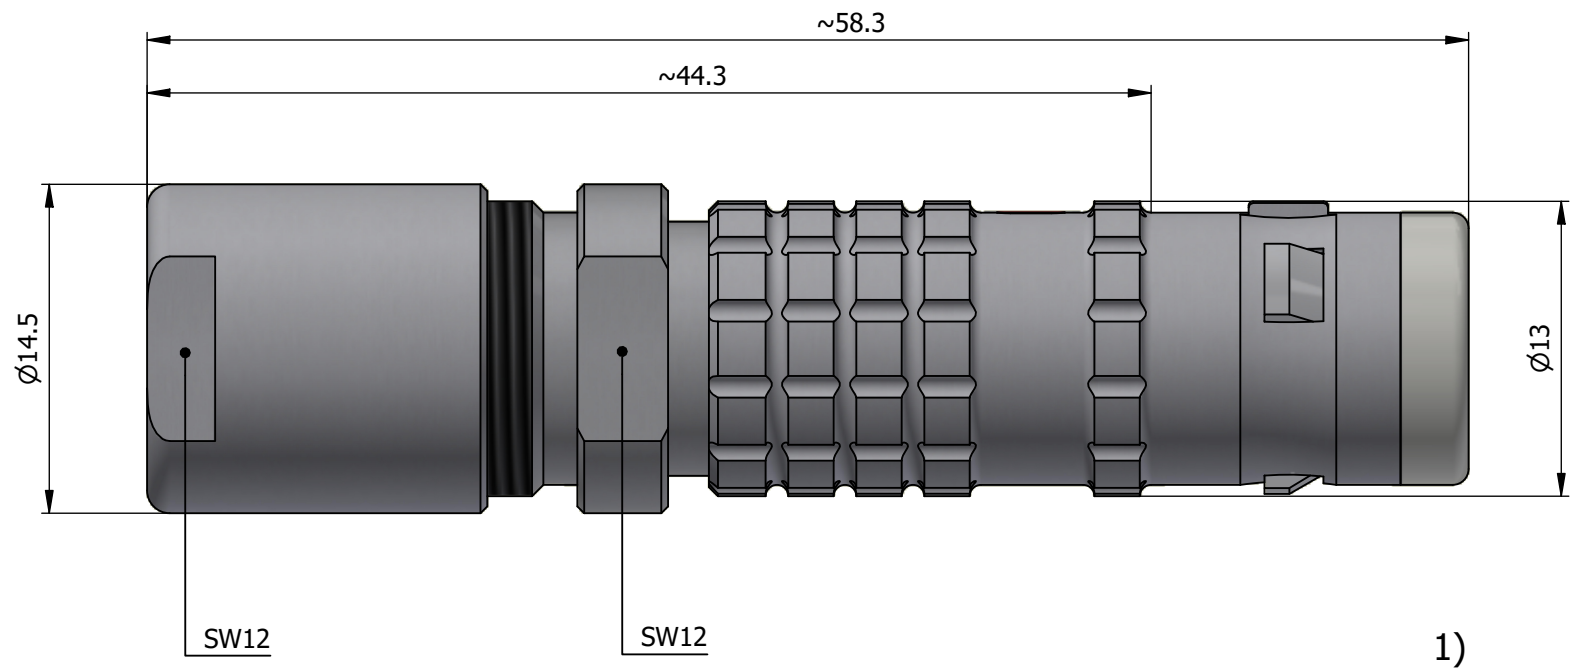

All dimensions are in millimeters (mm)

Alignment Key  
Front View

Insert Configuration  
Rear View

**Note:**

1) This picture is generic and for illustrative purposes only, and may show different keying, materials, colour, finish, and contact configuration. Minor shape or feature variations to actual item may be present.

All additional information are documented on the datasheet (See below link or QR Code)  
[www.lemo.com/pdf/FGG.1K.306.NYCK70.pdf](http://www.lemo.com/pdf/FGG.1K.306.NYCK70.pdf)

Model	Alignment Key	Series	Insert Config.	Housing	Insulator	Contact	Collet Type	Cable Ø	Variant
FGG.1K.306.NYCK70									