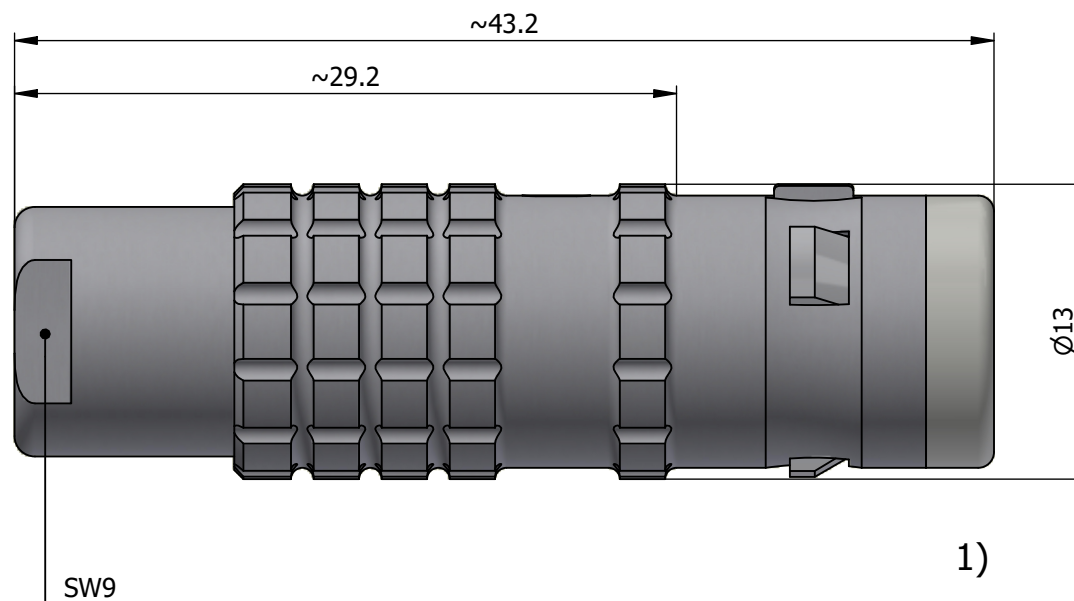

All dimensions are in millimeters (mm)

Alignment Key
Front View

Insert Configuration
Rear View

Note:

1) This picture is generic and for illustrative purposes only, and may show different keying, materials, colour, finish, and contact configuration. Minor shape or feature variations to actual item may be present.

All additional information are documented on the datasheet (See below link or QR Code)
www.lemo.com/pdf/FGG.1K.307.CLAC40.pdf

Model	Alignment Key	Series	Insert Config.	Housing	Insulator	Contact	Collet Type	Cable Ø	Variant
FGG	.1K	.307	.CLAC40						