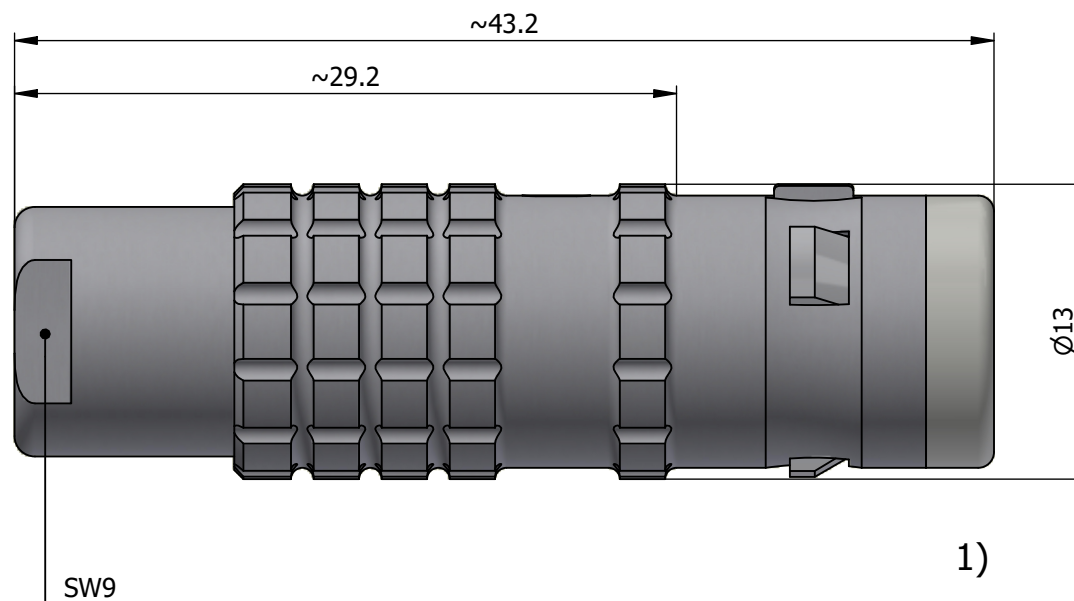

All dimensions are in millimeters (mm)

Alignment Key
Front View

Insert Configuration
Rear View

Note:

1) This picture is generic and for illustrative purposes only, and may show different keying, materials, colour, finish, and contact configuration. Minor shape or feature variations to actual item may be present.

All additional information are documented on the datasheet (See below link or QR Code)
www.lemo.com/pdf/FGG.1K.307.CLAC55.pdf

Model	Alignment Key	Series	Insert Config.	Housing	Insulator	Contact	Collet Type	Cable Ø	Variant
FGG	.1K	.307	.CLAC55						