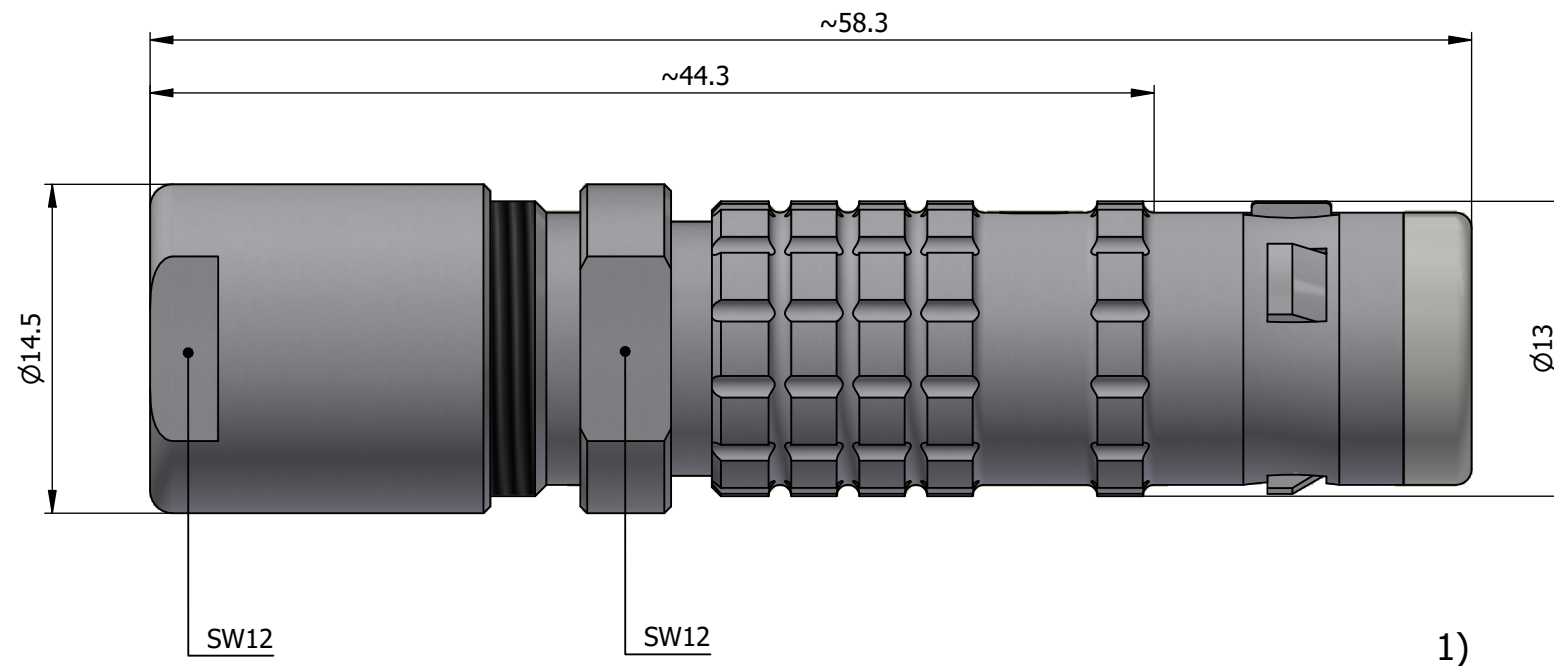

All dimensions are in millimeters (mm)

Alignment Key
Front View

Insert Configuration
Rear View

Note:

1) This picture is generic and for illustrative purposes only, and may show different keying, materials, colour, finish, and contact configuration. Minor shape or feature variations to actual item may be present.

All additional information are documented on the datasheet (See below link or QR Code)
www.lemo.com/pdf/FGG.1K.307.CLAK80.pdf

Model	Alignment Key	Series	Insert Config.	Housing	Insulator	Contact	Collet Type	Cable Ø	Variant
FGG.1K.307									
CLAK80									