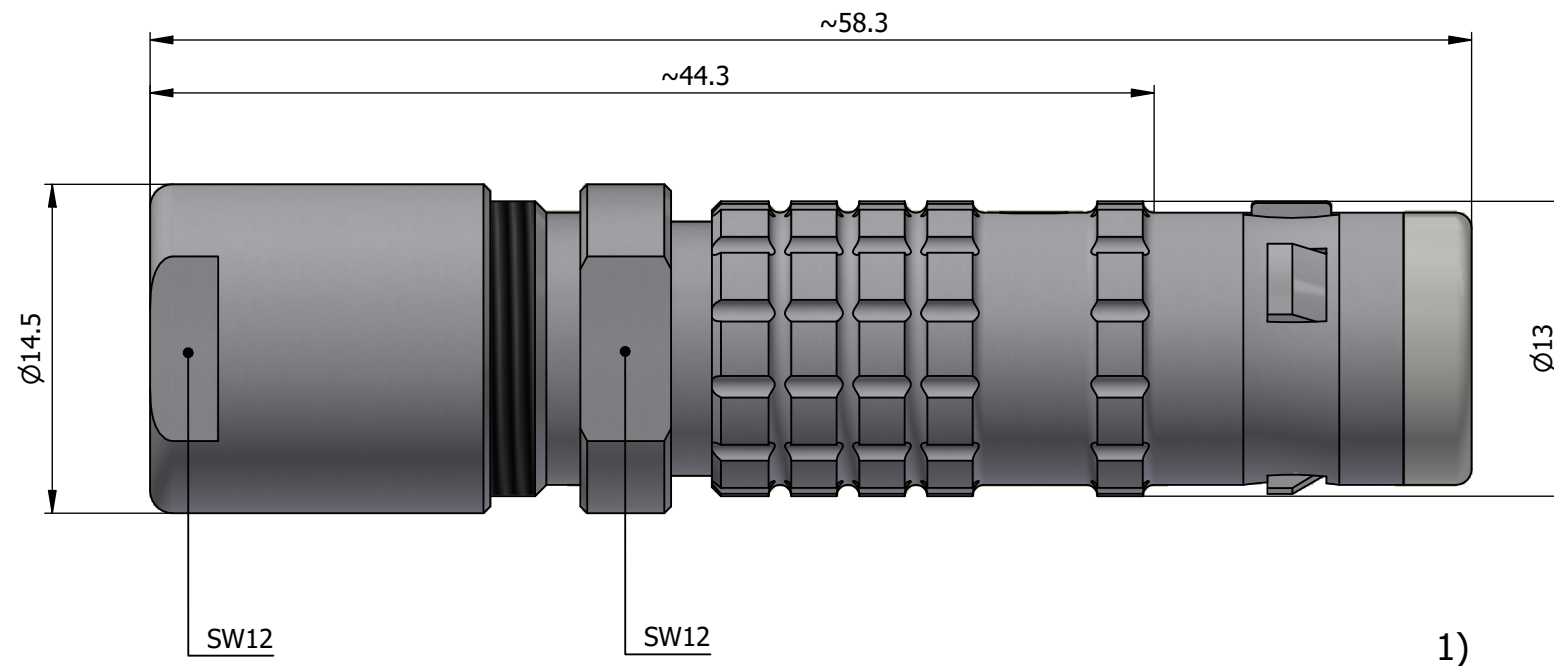

All dimensions are in millimeters (mm)

Alignment Key
Front View

Insert Configuration
Rear View

Note:

1) This picture is generic and for illustrative purposes only, and may show different keying, materials, colour, finish, and contact configuration. Minor shape or feature variations to actual item may be present.

All additional information are documented on the datasheet (See below link or QR Code)
www.lemo.com/pdf/FGG.1K.307.CLAK85.pdf

Model	Alignment Key	Series	Insert Config.	Housing	Insulator	Contact	Collet Type	Cable Ø	Variant
FGG	.1K	.307	.CLAK85						