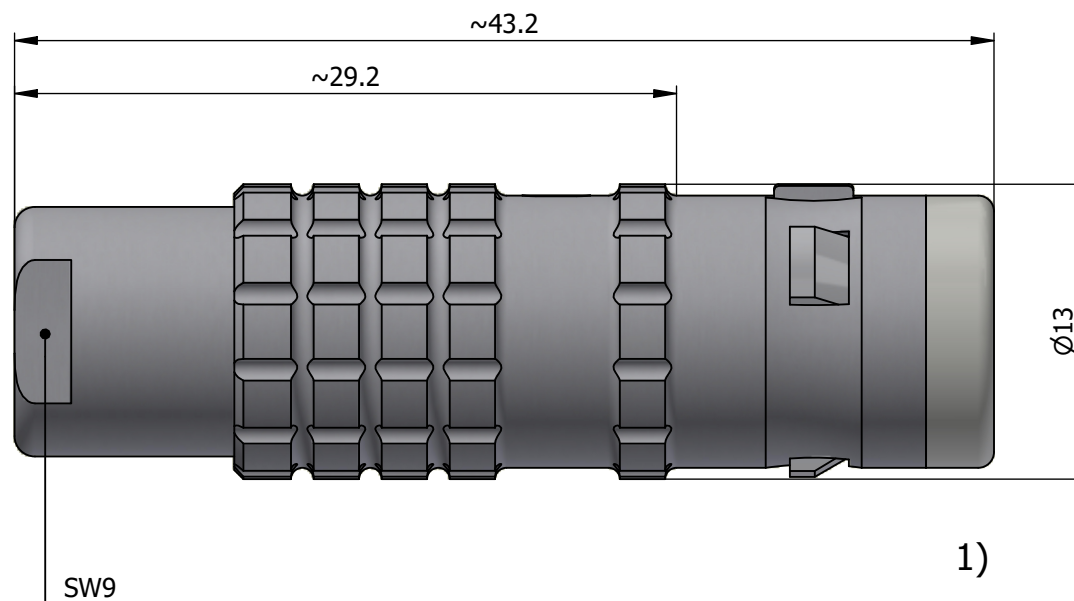

All dimensions are in millimeters (mm)

Alignment Key
Front View

Insert Configuration
Rear View

Note:

1) This picture is generic and for illustrative purposes only, and may show different keying, materials, colour, finish, and contact configuration. Minor shape or feature variations to actual item may be present.

All additional information are documented on the datasheet (See below link or QR Code)
www.lemo.com/pdf/FGG.1K.308.CLAC40.pdf

Model	Alignment Key	Series	Insert Config.	Housing	Insulator	Contact	Collet Type	Cable Ø	Variant
FGG	.1K	.308	.CLAC40						