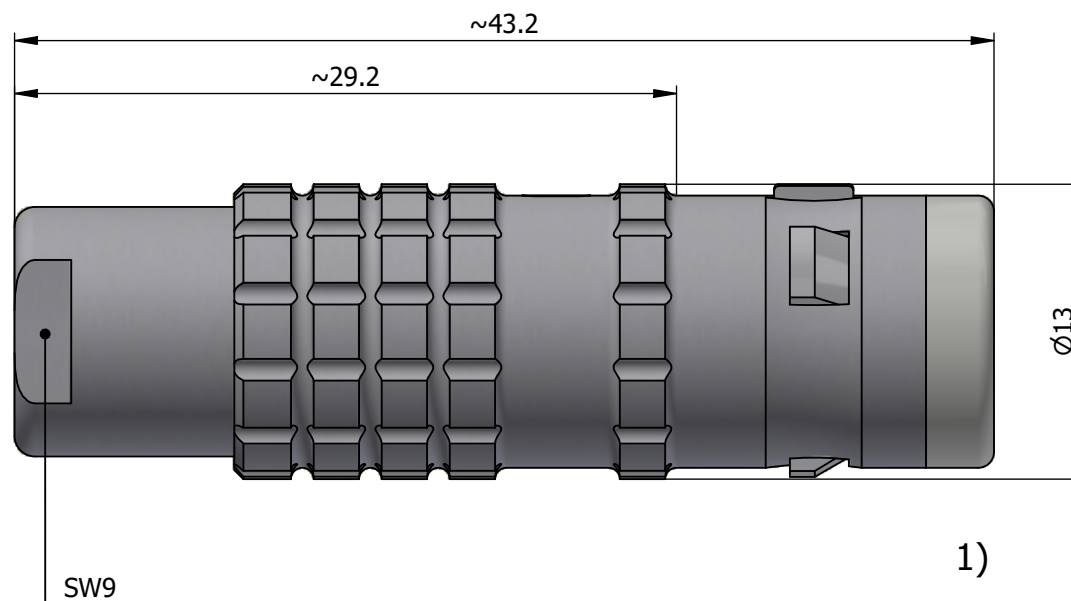

All dimensions are in millimeters (mm)

Alignment Key
Front View

Insert Configuration
Rear View

Note:

1) This picture is generic and for illustrative purposes only, and may show different keying, materials, colour, finish, and contact configuration. Minor shape or feature variations to actual item may be present.

All additional information are documented on the datasheet (See below link or QR Code)
www.lemo.com/pdf/FGG.1K.316.CLAC65.pdf

Model	Alignment Key	Series	Insert Config.	Housing	Insulator	Contact	Collet Type	Cable Ø	Variant
FGG.1K.316									
CLAC65									