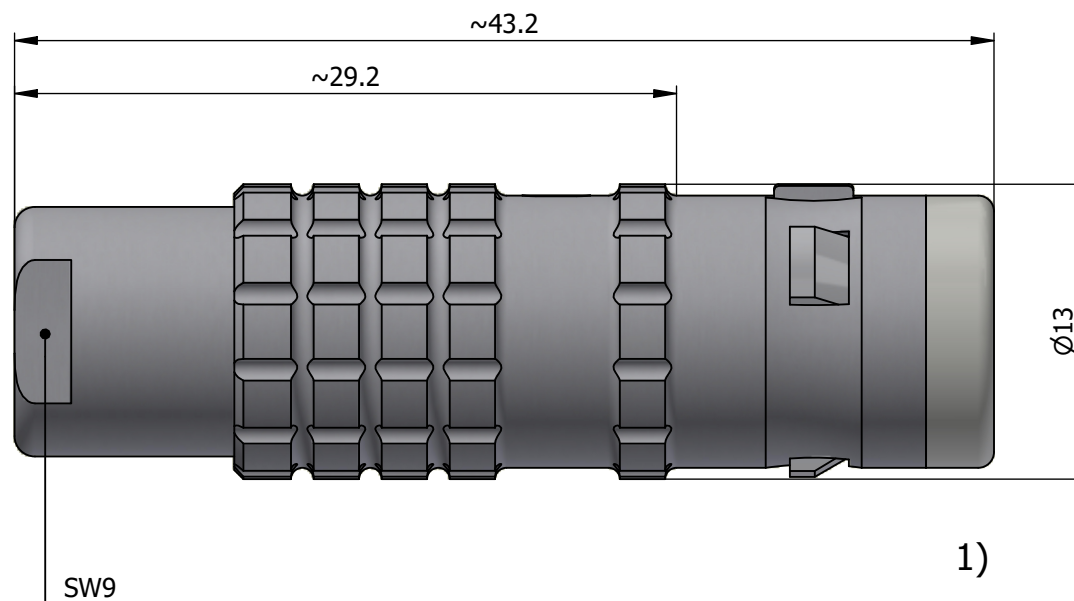

All dimensions are in millimeters (mm)

Alignment Key
Front View

Insert Configuration
Rear View

Note:

1) This picture is generic and for illustrative purposes only, and may show different keying, materials, colour, finish, and contact configuration. Minor shape or feature variations to actual item may be present.

All additional information are documented on the datasheet (See below link or QR Code)
www.lemo.com/pdf/FGG.1K.316.KLAC65.pdf

Model	Alignment Key	Series	Insert Config.	Housing	Insulator	Contact	Collet Type	Cable Ø	Variant
FGG.1K.316.KLAC65									