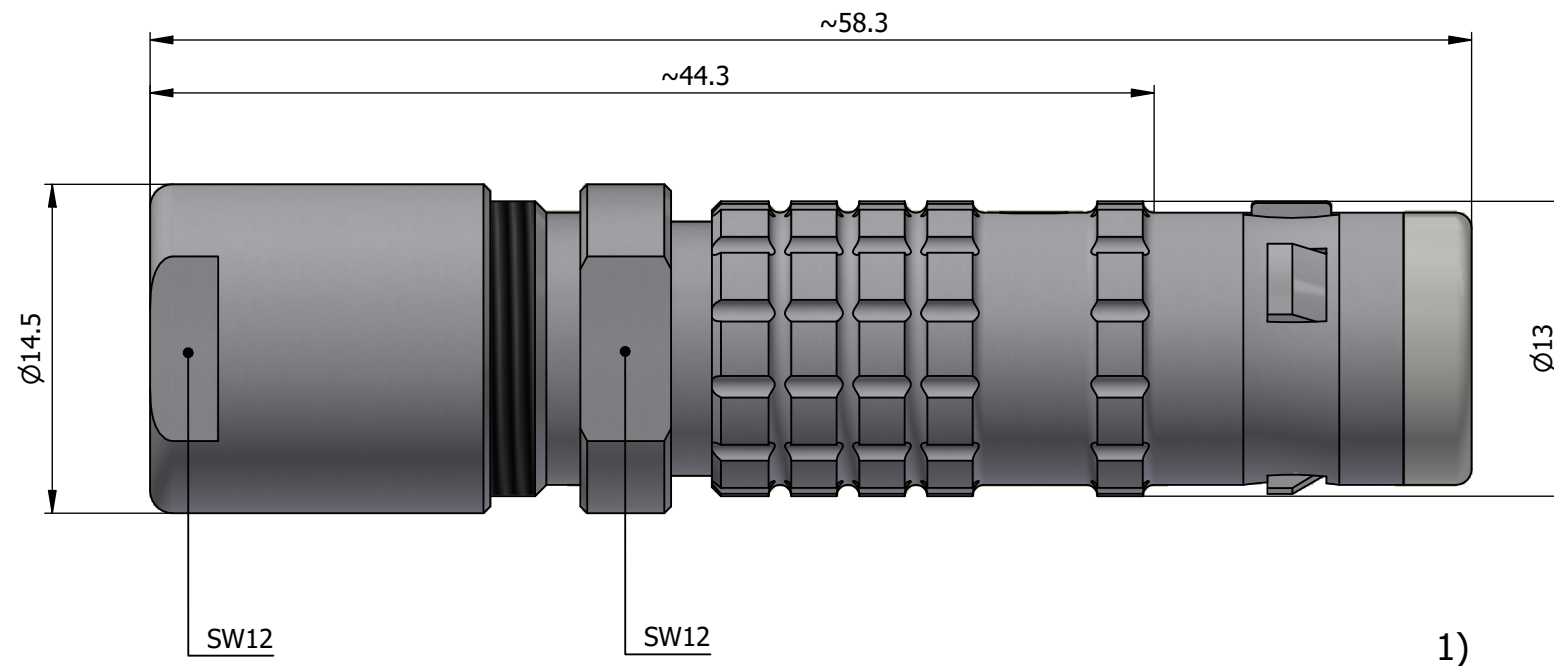

All dimensions are in millimeters (mm)

Alignment Key
Front View

Insert Configuration
Rear View

Note:

1) This picture is generic and for illustrative purposes only, and may show different keying, materials, colour, finish, and contact configuration. Minor shape or feature variations to actual item may be present.

All additional information are documented on the datasheet (See below link or QR Code)
www.lemo.com/pdf/FGG.1K.316.KLAK85.pdf

Model	Alignment Key	Series	Insert Config.	Housing	Insulator	Contact	Collet Type	Cable Ø	Variant
FGG.1K.316.KLAK85									