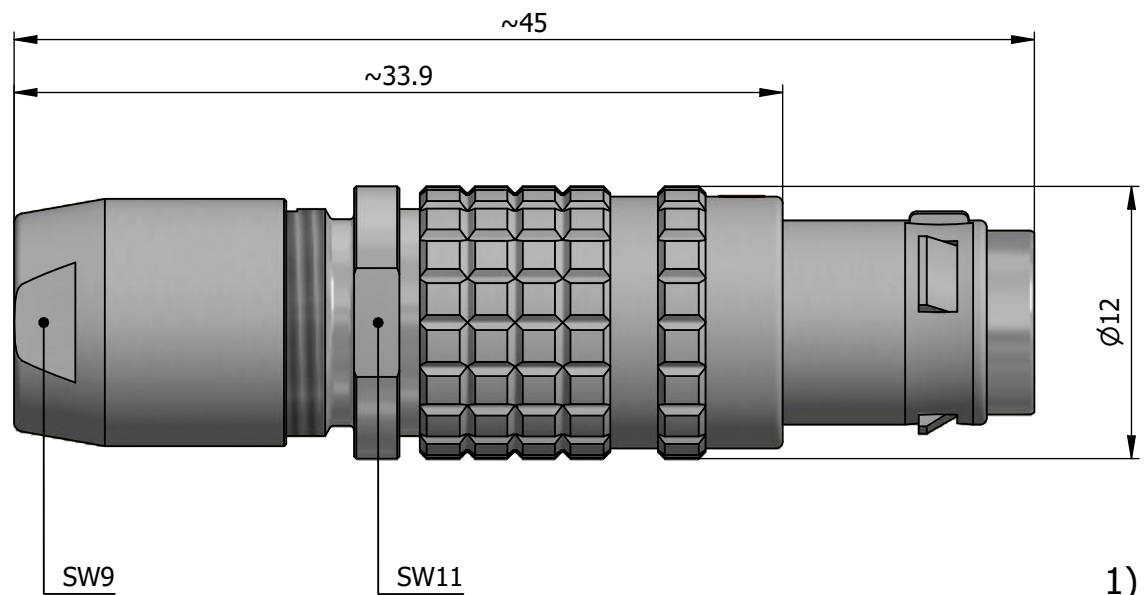

All dimensions are in millimeters (mm)

Alignment Key
Front View

Insert Configuration
Rear View

Note:

1) This picture is generic and for illustrative purposes only, and may show different keying, materials, colour, finish, and contact configuration. Minor shape or feature variations to actual item may be present.

All additional information are documented on the datasheet (See below link or QR Code)
www.lemo.com/pdf/FGG.1T.302.CLAC30.pdf

Model	Alignment Key	Series	Insert Config.	Housing	Insulator	Contact	Collet Type	Cable Ø	Variant
FGG	.1T	.302	.CLAC30						

Datasheet

Straight plug, cable collet

Series 1T

LEMO SA
 Chemin des Champs-Courbes 28
 1024 Ecublens - SWITZERLAND

Tel. (+41 21) 695 16 00
 email : info@lemo.com
 www.lemo.com

CD

Drawn	25.01.2022	MARI / MARI
Checked	25.01.2022	OBAR
Modified	00	25.01.2022 / MARI
DO NOT SCALE DRAWING		