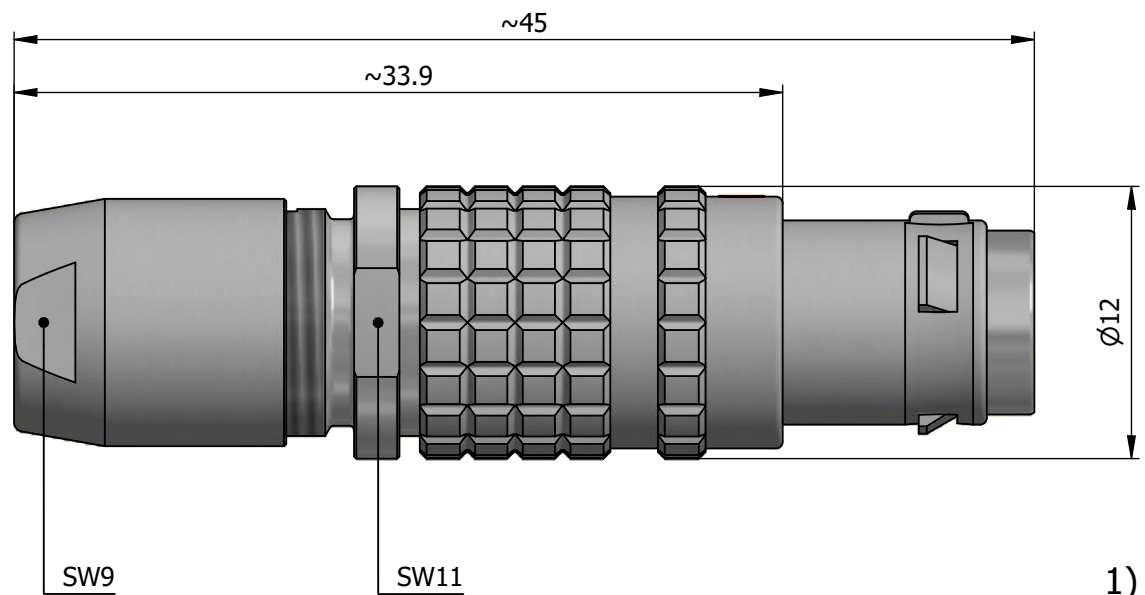

All dimensions are in millimeters (mm)

Alignment Key
Front View

Insert Configuration
Rear View

Note:

1) This picture is generic and for illustrative purposes only, and may show different keying, materials, colour, finish, and contact configuration. Minor shape or feature variations to actual item may be present.

All additional information are documented on the datasheet (See below link or QR Code)
www.lemo.com/pdf/FGG.1T.302.CLAC65.pdf

Model	Alignment Key	Series	Insert Config.	Housing	Insulator	Contact	Collet Type	Cable Ø	Variant
FGG.1T.302.CLAC65									

Datasheet

Straight plug, cable collet

Series 1T

LEMO SA
 Chemin des Champs-Courbes 28
 1024 Ecublens - SWITZERLAND

Tel. (+41 21) 695 16 00
 email : info@lemo.com
 www.lemo.com

CD

Drawn	25.01.2022	MARI / MARI
Checked	25.01.2022	OBAR
Modified	00	25.01.2022 / MARI
DO NOT SCALE DRAWING		