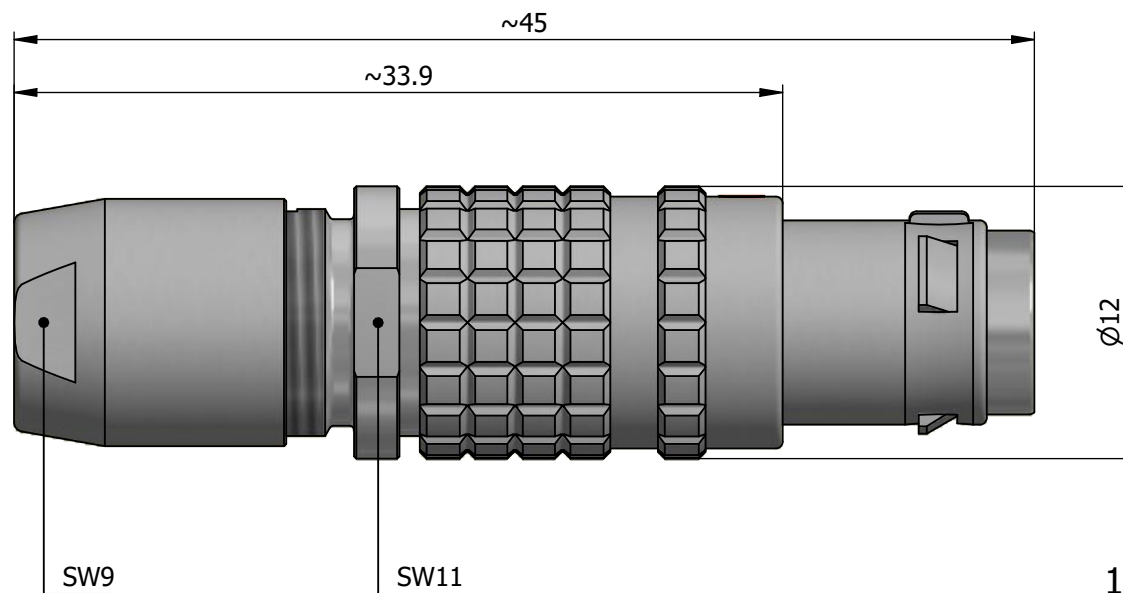

All dimensions are in millimeters (mm)

Alignment Key
Front View

Insert Configuration
Rear View

Note:

1) This picture is generic and for illustrative purposes only, and may show different keying, materials, colour, finish, and contact configuration. Minor shape or feature variations to actual item may be present.

All additional information are documented on the datasheet (See below link or QR Code)
www.lemo.com/pdf/FGG.1T.302.CYCC50.pdf

Model	Alignment Key	Series	Insert Config.	Housing	Insulator	Contact	Collet Type	Cable \varnothing	Variant
FGG	.1T	.302	.CYCC50						