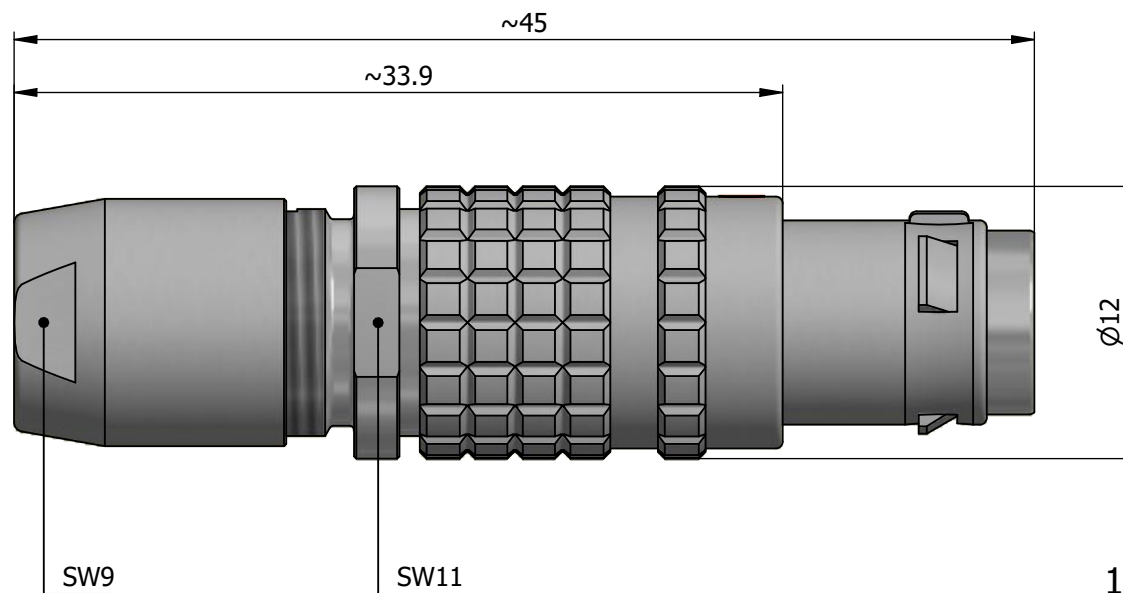

All dimensions are in millimeters (mm)

Alignment Key
Front View

Insert Configuration
Rear View

Note:

1) This picture is generic and for illustrative purposes only, and may show different keying, materials, colour, finish, and contact configuration. Minor shape or feature variations to actual item may be present.

All additional information are documented on the datasheet (See below link or QR Code)
www.lemo.com/pdf/FGG.1T.302.KLAC45.pdf

Model	Alignment Key	Series	Insert Config.	Housing	Insulator	Contact	Collet Type	Cable ϕ	Variant
FGG	.1T	.302	.KLAC45						