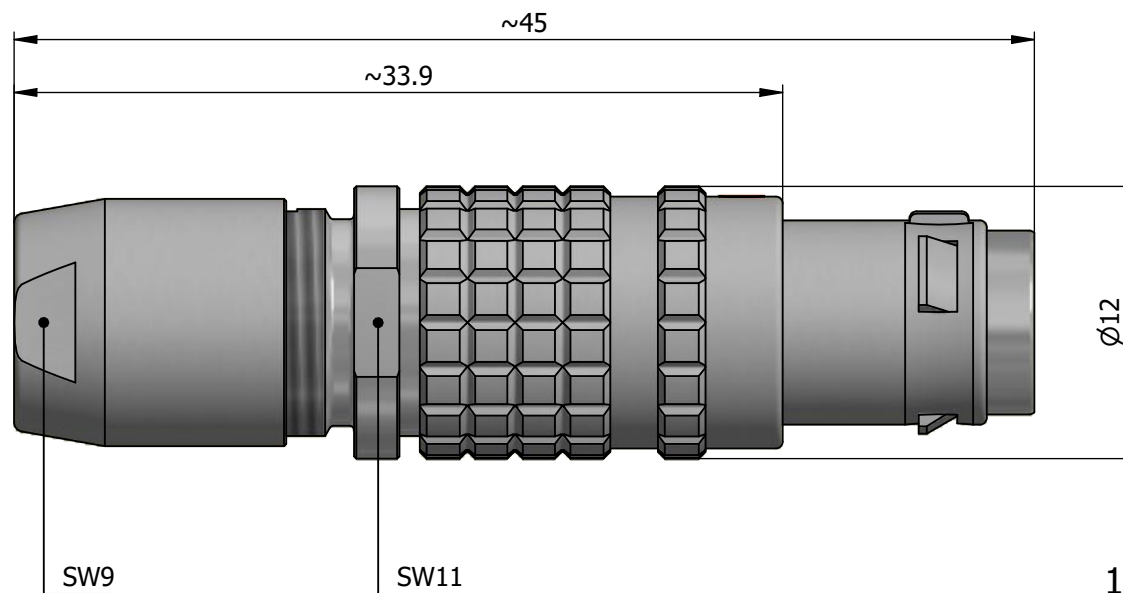

All dimensions are in millimeters (mm)

Alignment Key
Front View

Insert Configuration
Rear View

1)

Note:

1) This picture is generic and for illustrative purposes only, and may show different keying, materials, colour, finish, and contact configuration. Minor shape or feature variations to actual item may be present.

All additional information are documented on the datasheet (See below link or QR Code)
www.lemo.com/pdf/FGG.1T.303.CLAC60.pdf

Model	Alignment Key	Series	Insert Config.	Housing	Insulator	Contact	Collet Type	Cable ϕ	Variant
FGG.1T.303.CLAC60									