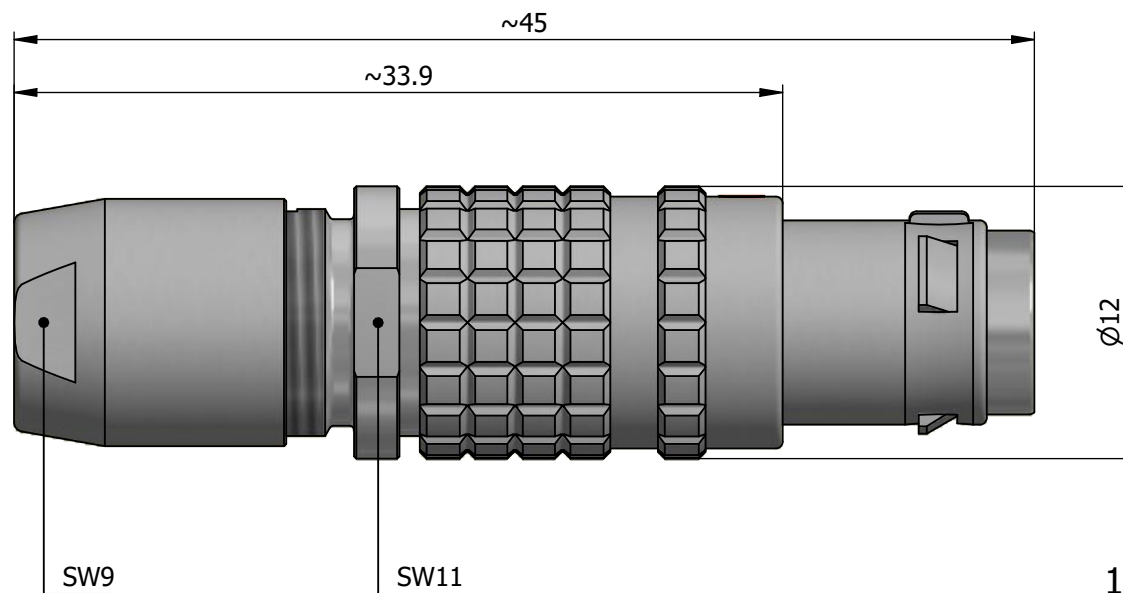

All dimensions are in millimeters (mm)

Alignment Key  
Front View

Insert Configuration  
Rear View

1)

**Note:**

1) This picture is generic and for illustrative purposes only, and may show different keying, materials, colour, finish, and contact configuration. Minor shape or feature variations to actual item may be present.

All additional information are documented on the datasheet (See below link or QR Code)  
[www.lemo.com/pdf/FGG.1T.304.CLAC40.pdf](http://www.lemo.com/pdf/FGG.1T.304.CLAC40.pdf)

Model	Alignment Key	Series	Insert Config.	Housing	Insulator	Contact	Collet Type	Cable Ø	Variant
FGG	.1T	.304	.CLAC40						