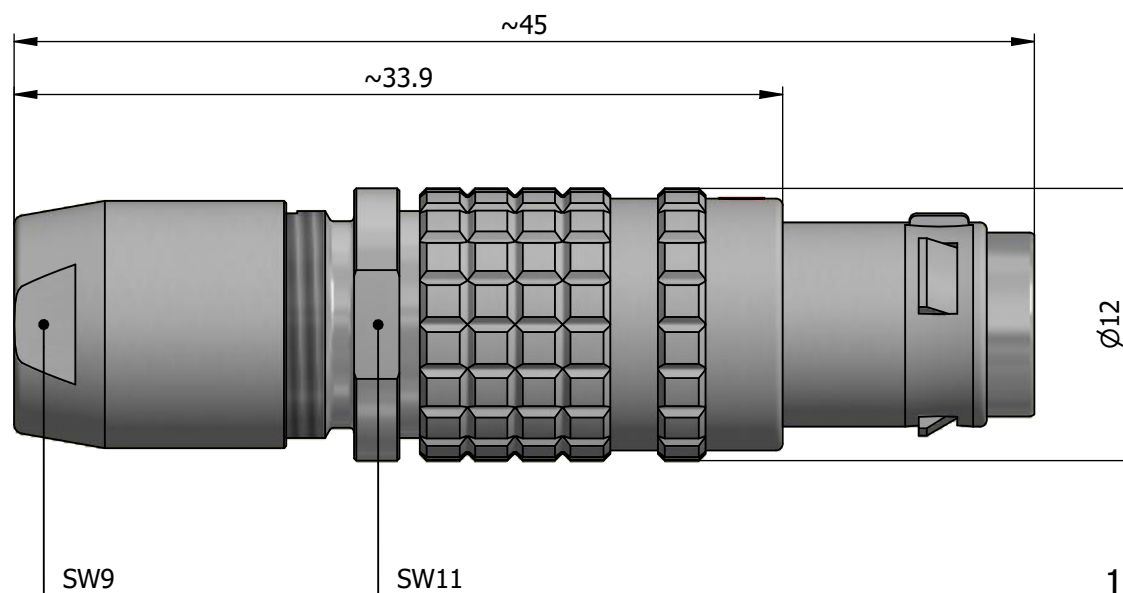

All dimensions are in millimeters (mm)

Alignment Key
Front View

Insert Configuration
Rear View

1)

Note:

1) This picture is generic and for illustrative purposes only, and may show different keying, materials, colour, finish, and contact configuration. Minor shape or feature variations to actual item may be present.

All additional information are documented on the datasheet (See below link or QR Code)
www.lemo.com/pdf/FGG.1T.304.CLAC45.pdf

Model	Alignment Key	Series	Insert Config.	Housing	Insulator	Contact	Collet Type	Cable Ø	Variant
FGG.1T.304.CLAC45									