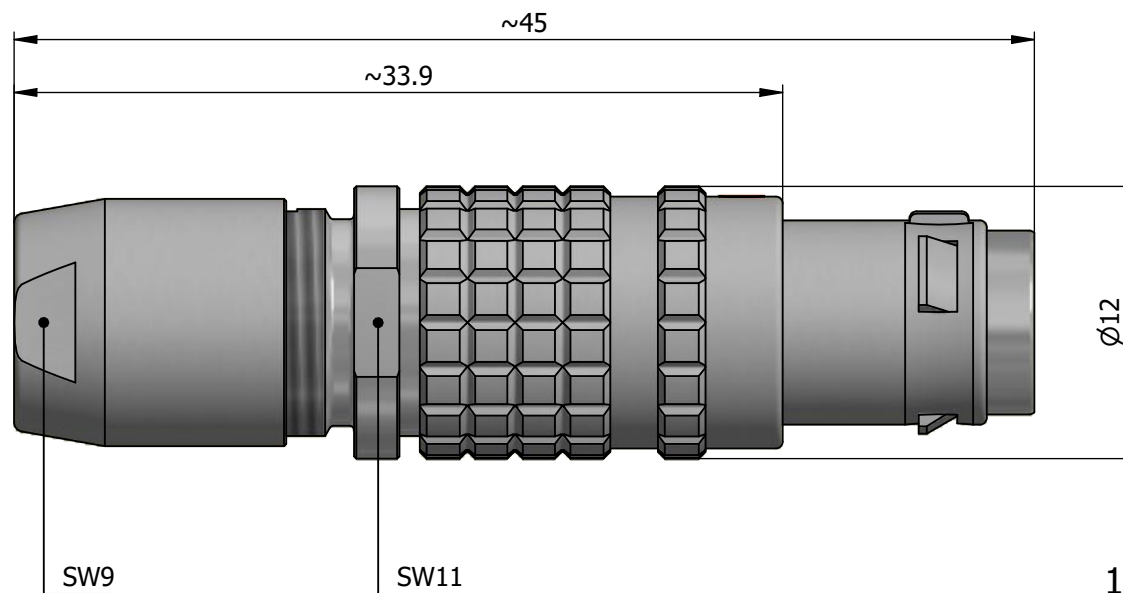

All dimensions are in millimeters (mm)

Alignment Key
Front View

Insert Configuration
Rear View

1)

Note:

1) This picture is generic and for illustrative purposes only, and may show different keying, materials, colour, finish, and contact configuration. Minor shape or feature variations to actual item may be present.

All additional information are documented on the datasheet (See below link or QR Code)
www.lemo.com/pdf/FGG.1T.304.CLAC60.pdf

Model	Alignment Key	Series	Insert Config.	Housing	Insulator	Contact	Collet Type	Cable Ø	Variant
FGG.1T.304.CLAC60									