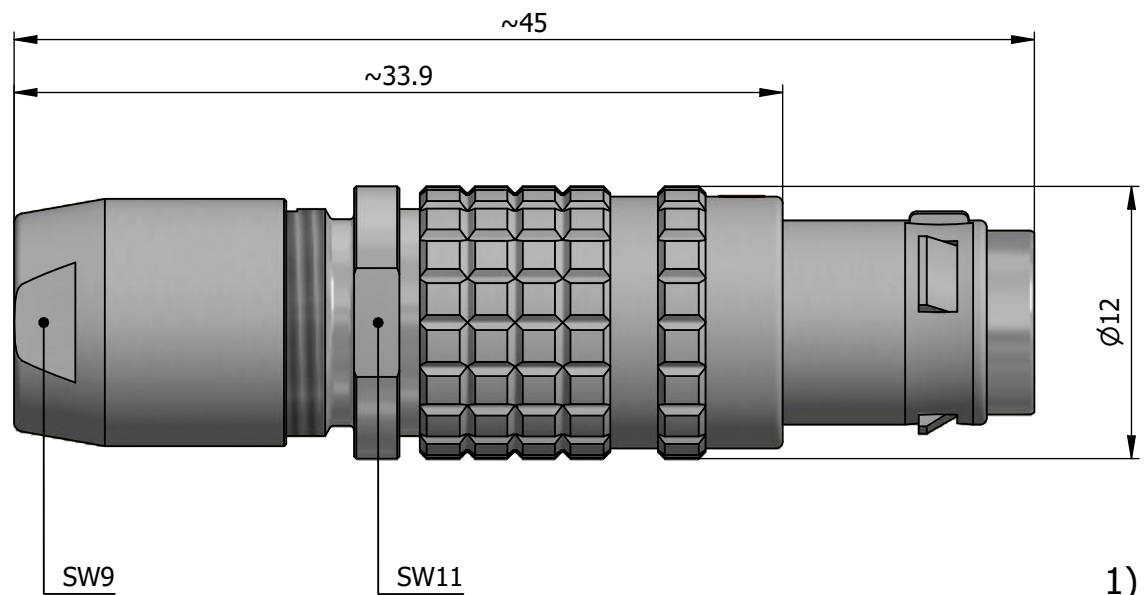

All dimensions are in millimeters (mm)

Alignment Key
Front View

Insert Configuration
Rear View

Note:

1) This picture is generic and for illustrative purposes only, and may show different keying, materials, colour, finish, and contact configuration. Minor shape or feature variations to actual item may be present.

All additional information are documented on the datasheet (See below link or QR Code)
www.lemo.com/pdf/FGG.1T.304.CYCC40.pdf

Model	Alignment Key	Series	Insert Config.	Housing	Insulator	Contact	Collet Type	Cable Ø	Variant
FGG	.1T	.304	.CYCC40						

Datasheet

Straight plug, cable collet

Series 1T

LEMO SA
 Chemin des Champs-Courbes 28
 1024 Ecublens - SWITZERLAND

Tel. (+41 21) 695 16 00
 email : info@lemo.com
 www.lemo.com

CD

Drawn	25.01.2022	MARI / MARI
Checked	25.01.2022	OBAR
Modified	00	25.01.2022 / MARI
DO NOT SCALE DRAWING		