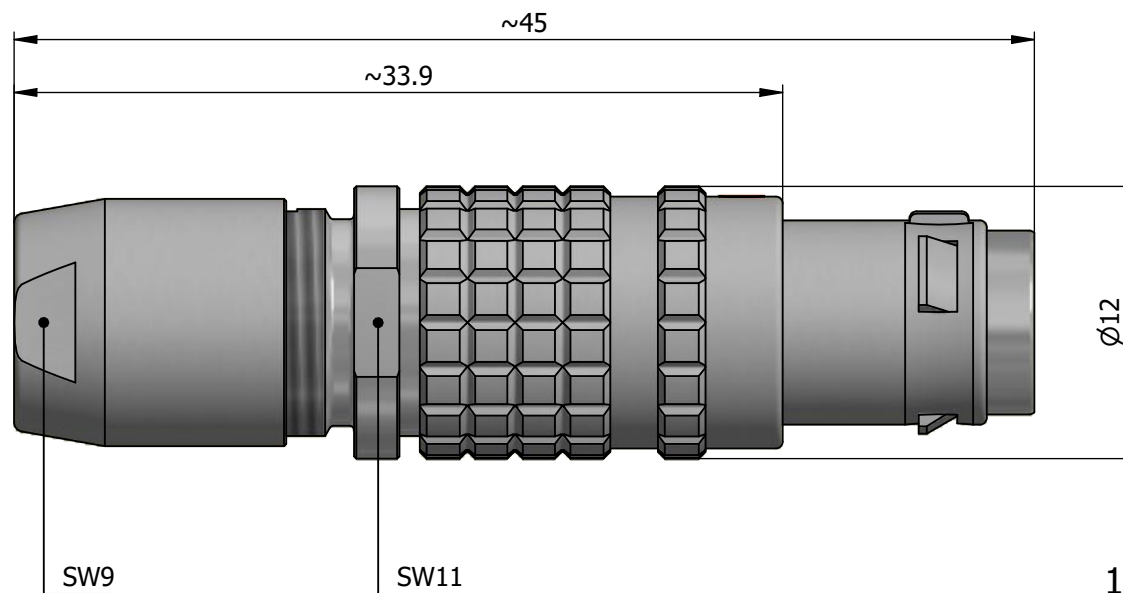

All dimensions are in millimeters (mm)

Alignment Key
Front View

Insert Configuration
Rear View

1)

Note:

1) This picture is generic and for illustrative purposes only, and may show different keying, materials, colour, finish, and contact configuration. Minor shape or feature variations to actual item may be present.

All additional information are documented on the datasheet (See below link or QR Code)
www.lemo.com/pdf/FGG.1T.304.CYCC65.pdf

Model	Alignment Key	Series	Insert Config.	Housing	Insulator	Contact	Collet Type	Cable Ø	Variant
FGG.1T.304.CYCC65									