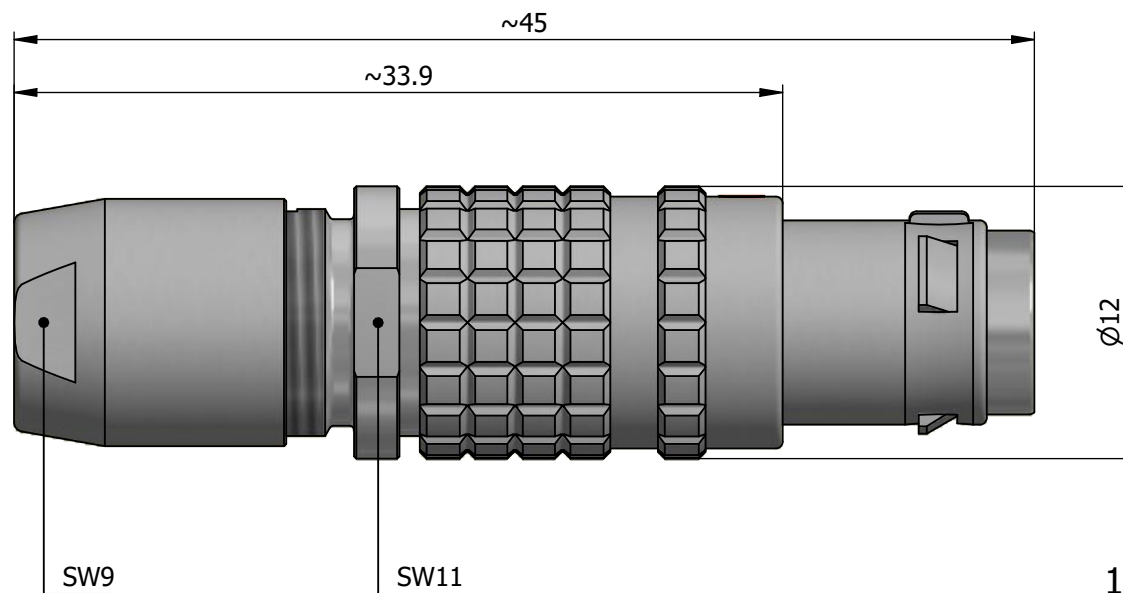

All dimensions are in millimeters (mm)

Alignment Key
Front View

Insert Configuration
Rear View

1)

Note:

1) This picture is generic and for illustrative purposes only, and may show different keying, materials, colour, finish, and contact configuration. Minor shape or feature variations to actual item may be present.

All additional information are documented on the datasheet (See below link or QR Code)
www.lemo.com/pdf/FGG.1T.305.CLAC45.pdf

Model	Alignment Key	Series	Insert Config.	Housing	Insulator	Contact	Collet Type	Cable Ø	Variant
FGG	.1T	.305	.CLAC45						