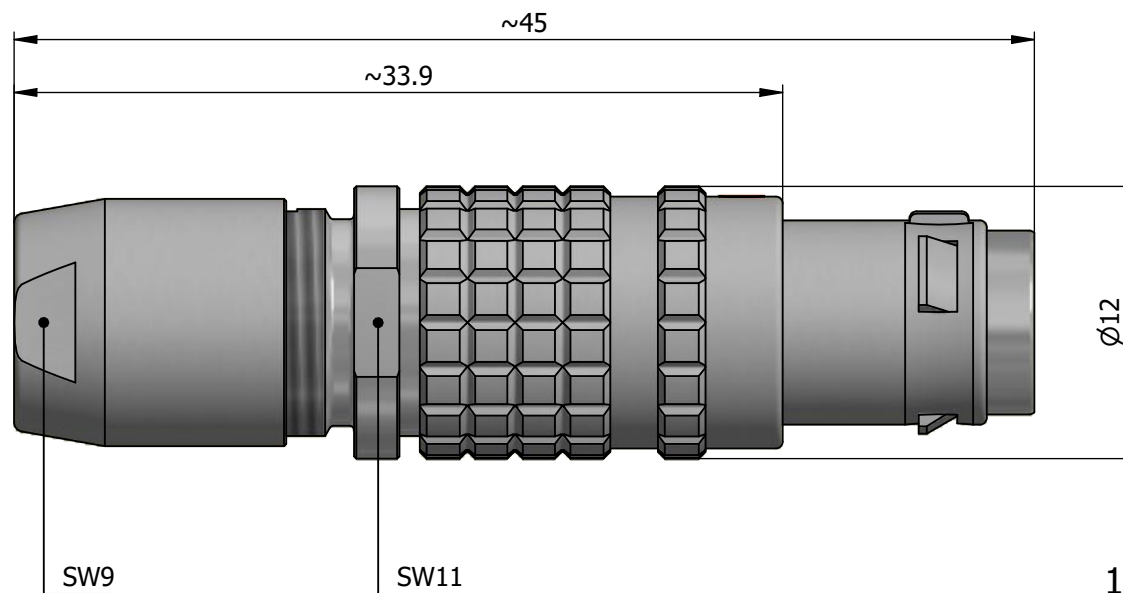

All dimensions are in millimeters (mm)

Alignment Key
Front View

Insert Configuration
Rear View

1)

Note:

1) This picture is generic and for illustrative purposes only, and may show different keying, materials, colour, finish, and contact configuration. Minor shape or feature variations to actual item may be present.

All additional information are documented on the datasheet (See below link or QR Code)
www.lemo.com/pdf/FGG.1T.305.CLAC50.pdf

Model	Alignment Key	Series	Insert Config.	Housing	Insulator	Contact	Collet Type	Cable Ø	Variant
FGG	.1T	.305	.CLAC50						