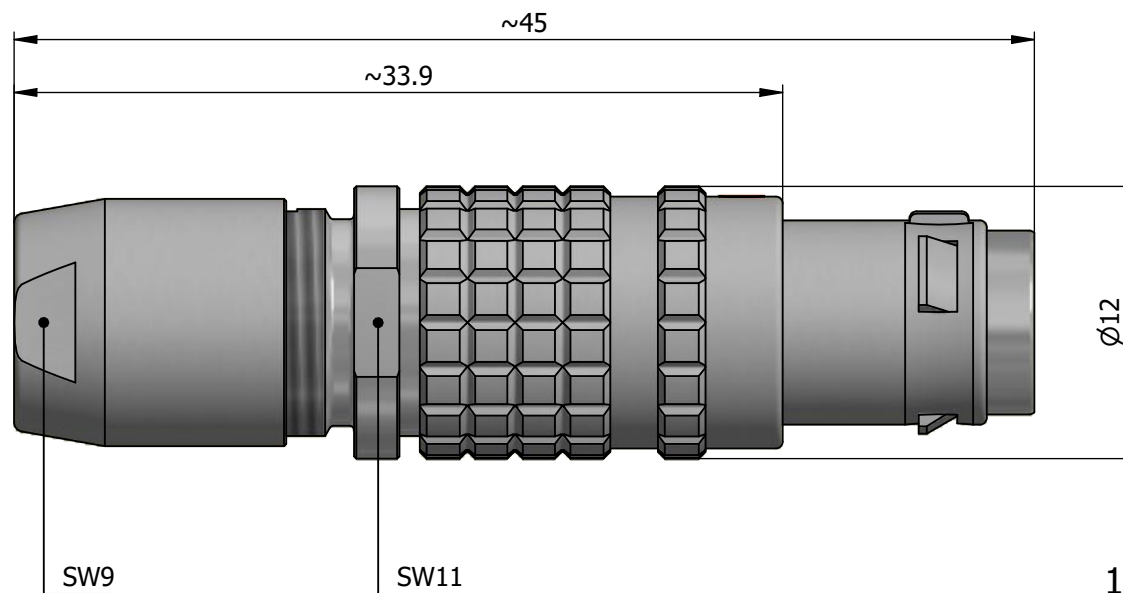

All dimensions are in millimeters (mm)

Alignment Key
Front View

Insert Configuration
Rear View

Note:

1) This picture is generic and for illustrative purposes only, and may show different keying, materials, colour, finish, and contact configuration. Minor shape or feature variations to actual item may be present.

All additional information are documented on the datasheet (See below link or QR Code)
www.lemo.com/pdf/FGG.1T.305.KLAC65.pdf

Model	Alignment Key	Series	Insert Config.	Housing	Insulator	Contact	Collet Type	Cable Ø	Variant
FGG	.1T	.305	.KLAC65						