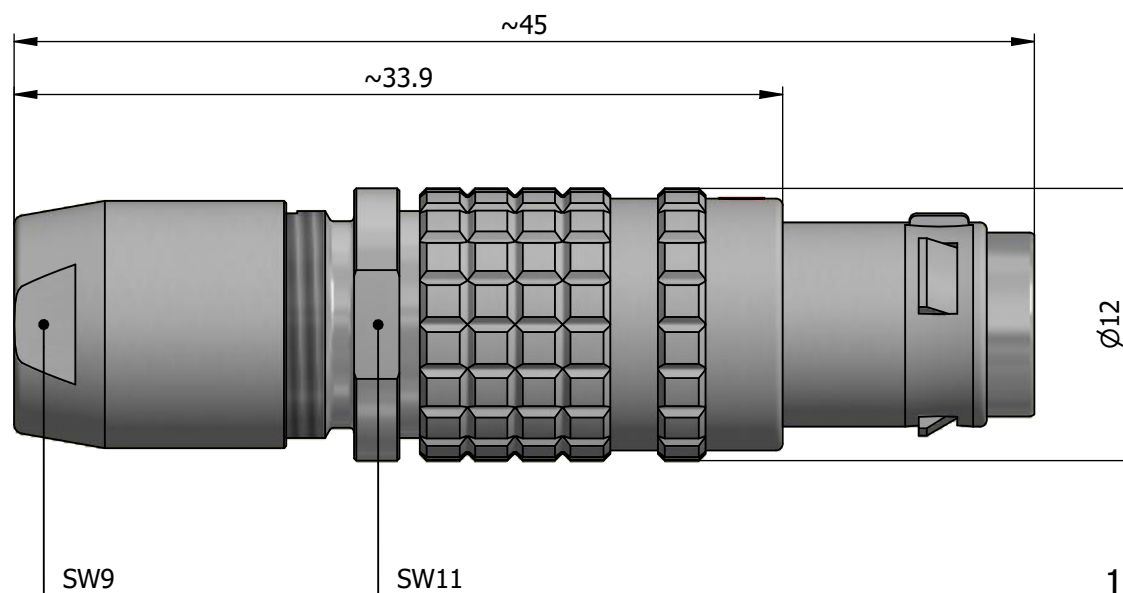

All dimensions are in millimeters (mm)

Alignment Key
Front View

Insert Configuration
Rear View

1)

Note:

1) This picture is generic and for illustrative purposes only, and may show different keying, materials, colour, finish, and contact configuration. Minor shape or feature variations to actual item may be present.

All additional information are documented on the datasheet (See below link or QR Code)
www.lemo.com/pdf/FGG.1T.306.CLAC30.pdf

Model	Alignment Key	Series	Insert Config.	Housing	Insulator	Contact	Collet Type	Cable Ø	Variant
FGG.1T.306.CLAC30									