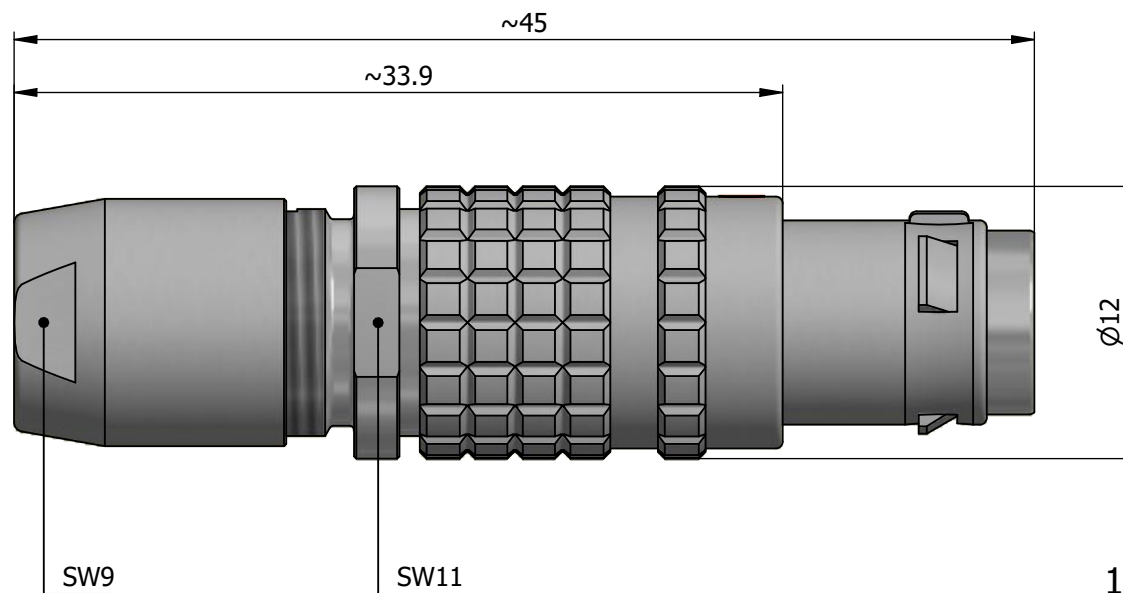

All dimensions are in millimeters (mm)

Alignment Key
Front View

Insert Configuration
Rear View

1)

Note:

1) This picture is generic and for illustrative purposes only, and may show different keying, materials, colour, finish, and contact configuration. Minor shape or feature variations to actual item may be present.

All additional information are documented on the datasheet (See below link or QR Code)
www.lemo.com/pdf/FGG.1T.306.CYCC65.pdf

Model	Alignment Key	Series	Insert Config.	Housing	Insulator	Contact	Collet Type	Cable Ø	Variant
FGG	.1T	.306	.CYCC65						