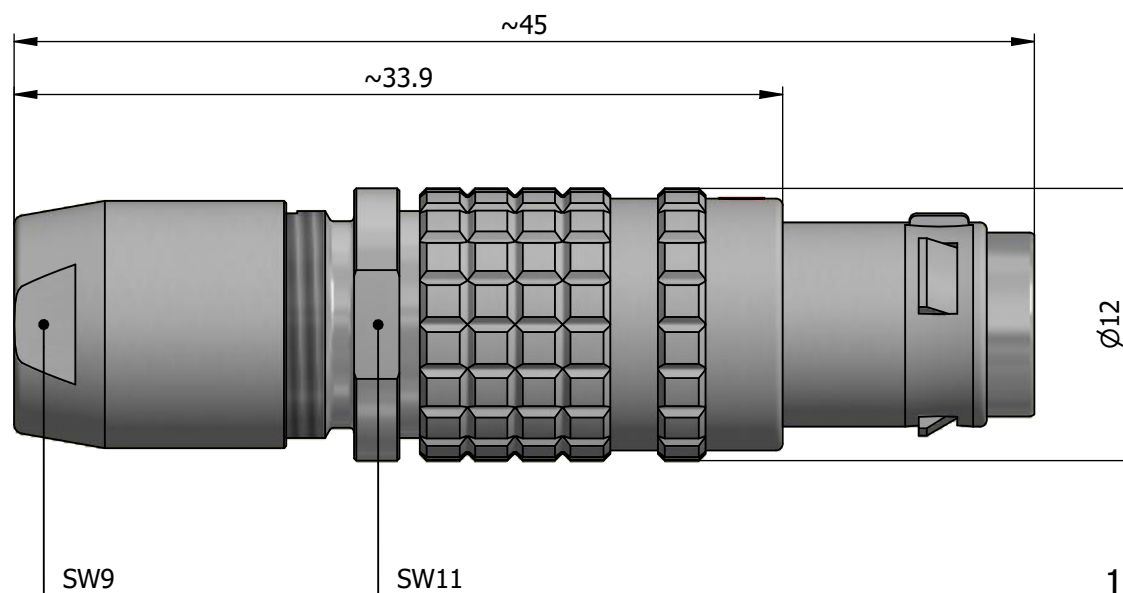

All dimensions are in millimeters (mm)

Alignment Key  
Front View

Insert Configuration  
Rear View

1)

**Note:**

1) This picture is generic and for illustrative purposes only, and may show different keying, materials, colour, finish, and contact configuration. Minor shape or feature variations to actual item may be present.

All additional information are documented on the datasheet (See below link or QR Code)  
[www.lemo.com/pdf/FGG.1T.307.CLAC55.pdf](http://www.lemo.com/pdf/FGG.1T.307.CLAC55.pdf)

Model	Alignment Key	Series	Insert Config.	Housing	Insulator	Contact	Collet Type	Cable Ø	Variant
FGG	.1T	.307	.CLAC55						

Datasheet

**Straight plug, cable collet**

Series 1T

**LEMO**  
 LEMO SA  
 Chemin des Champs-Courbes 28  
 1024 Ecublens - SWITZERLAND

Tel. (+41 21) 695 16 00  
 email : info@lemo.com  
 www.lemo.com

CD

Drawn	25.01.2022	MARI / MARI
Checked	25.01.2022	OBAR
Modified	00	25.01.2022 / MARI
DO NOT SCALE DRAWING		