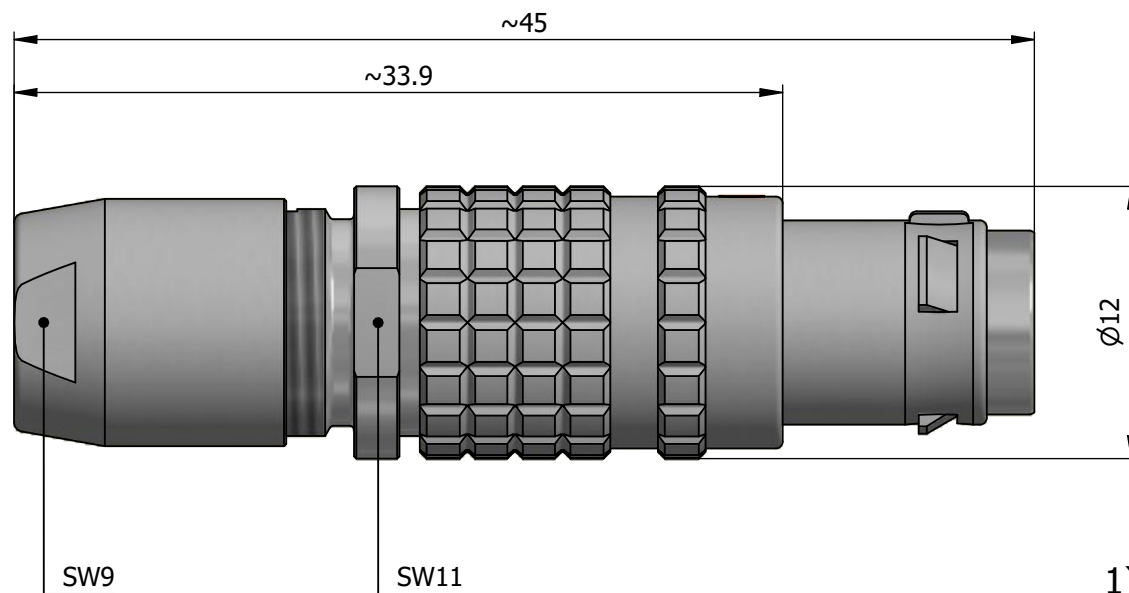

All dimensions are in millimeters (mm)

Alignment Key
Front View

Insert Configuration
Rear View

1)

Note:

1) This picture is generic and for illustrative purposes only, and may show different keying, materials, colour, finish, and contact configuration. Minor shape or feature variations to actual item may be present.

All additional information are documented on the datasheet (See below link or QR Code)
www.lemo.com/pdf/FGG.1T.307.CLAC65.pdf

Model	Alignment Key	Series	Insert Config.	Housing	Insulator	Contact	Collet Type	Cable Ø	Variant
FGG.1T.307									
CLAC65									