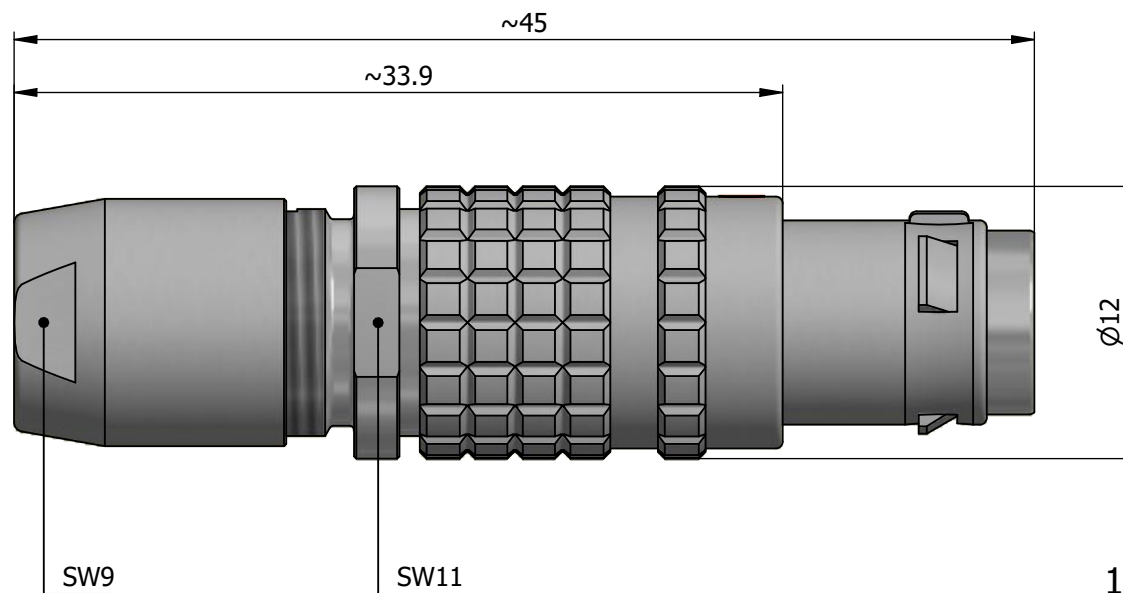

All dimensions are in millimeters (mm)

Alignment Key
Front View

Insert Configuration
Rear View

1)

Note:

1) This picture is generic and for illustrative purposes only, and may show different keying, materials, colour, finish, and contact configuration. Minor shape or feature variations to actual item may be present.

All additional information are documented on the datasheet (See below link or QR Code)
www.lemo.com/pdf/FGG.1T.308.CLAC40.pdf

| | | | | | | | | | |
|-------|---------------|--------|----------------|---------|-----------|---------|-------------|---------|---------|
| Model | Alignment Key | Series | Insert Config. | Housing | Insulator | Contact | Collet Type | Cable Ø | Variant |
| FGG | .1T | .308 | .CLAC40 | | | | | | |