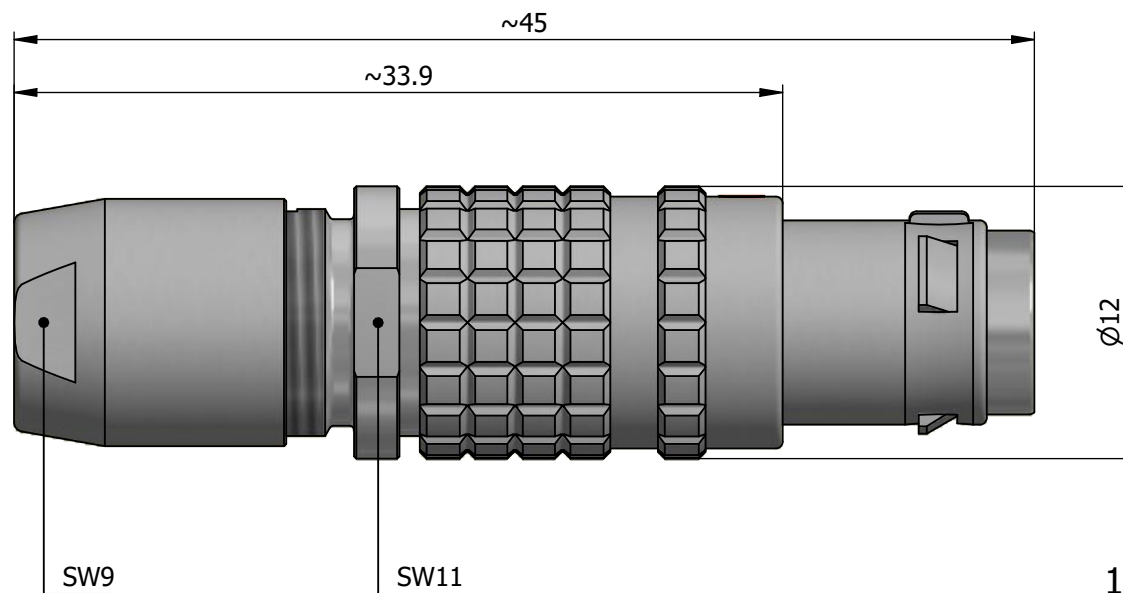

All dimensions are in millimeters (mm)

Alignment Key
Front View

Insert Configuration
Rear View

1)

Note:

1) This picture is generic and for illustrative purposes only, and may show different keying, materials, colour, finish, and contact configuration. Minor shape or feature variations to actual item may be present.

All additional information are documented on the datasheet (See below link or QR Code)
www.lemo.com/pdf/FGG.1T.308.CLAC45.pdf

Model	Alignment Key	Series	Insert Config.	Housing	Insulator	Contact	Collet Type	Cable Ø	Variant
FGG	.1T	.308	.CLAC45						