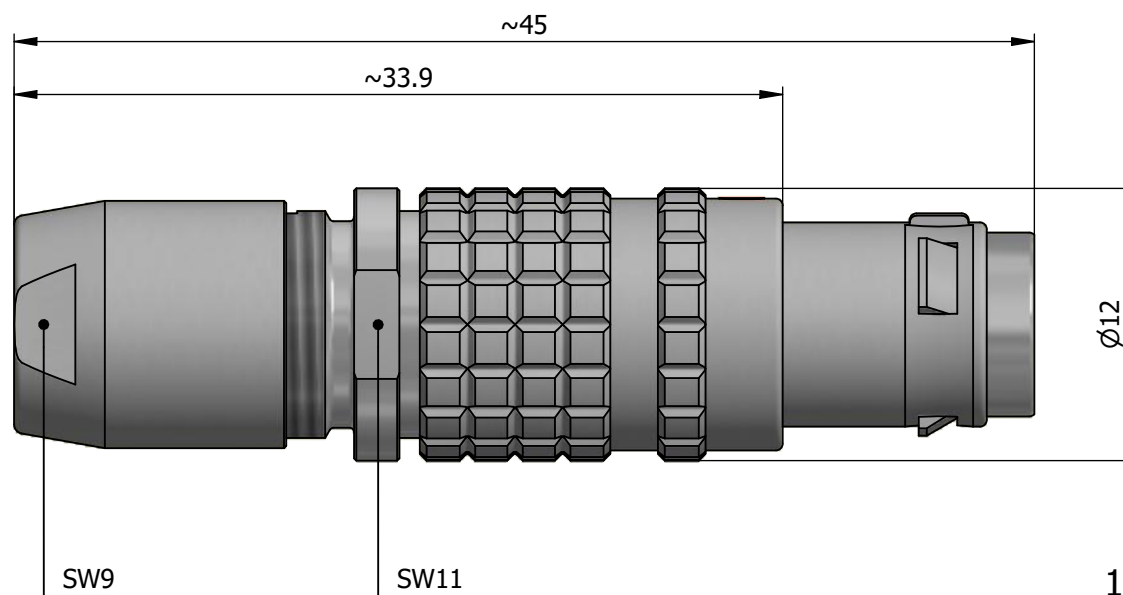

All dimensions are in millimeters (mm)

Alignment Key
Front View

Insert Configuration
Rear View

1)

Note:

1) This picture is generic and for illustrative purposes only, and may show different keying, materials, colour, finish, and contact configuration. Minor shape or feature variations to actual item may be present.

All additional information are documented on the datasheet (See below link or QR Code)
www.lemo.com/pdf/FGG.1T.308.CLAC65.pdf

Model	Alignment Key	Series	Insert Config.	Housing	Insulator	Contact	Collet Type	Cable Ø	Variant
FGG	.1T	.308	.CLAC65						