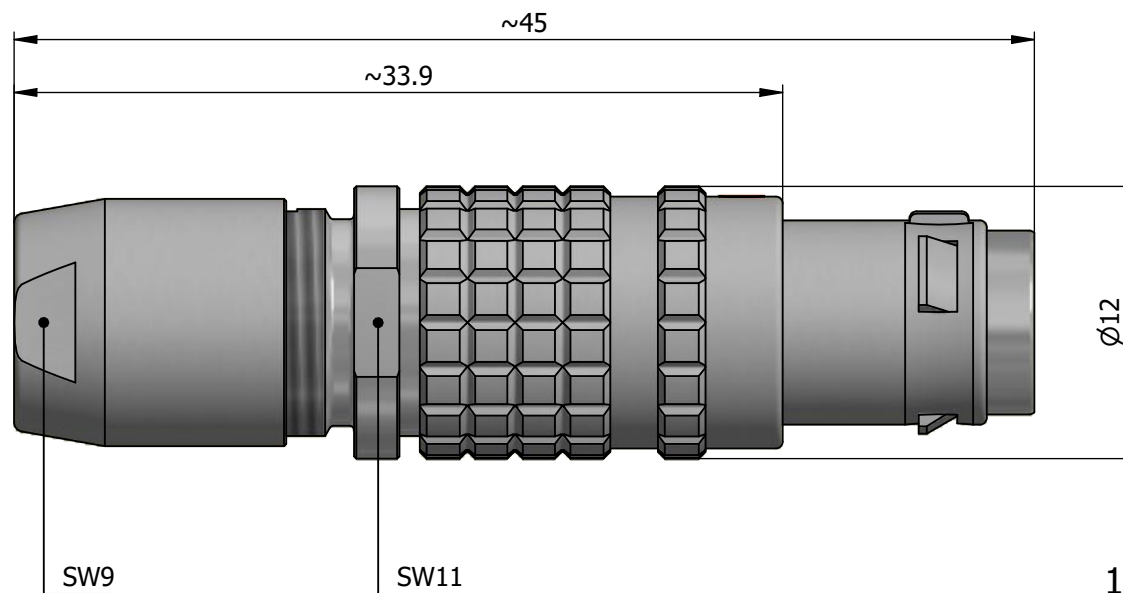

All dimensions are in millimeters (mm)

Alignment Key  
Front View

Insert Configuration  
Rear View

1)

**Note:**

1) This picture is generic and for illustrative purposes only, and may show different keying, materials, colour, finish, and contact configuration. Minor shape or feature variations to actual item may be present.

All additional information are documented on the datasheet (See below link or QR Code)  
[www.lemo.com/pdf/FGG.1T.310.KLAC65.pdf](http://www.lemo.com/pdf/FGG.1T.310.KLAC65.pdf)

Model	Alignment Key	Series	Insert Config.	Housing	Insulator	Contact	Collet Type	Cable Ø	Variant
FGG.1T.310.KLAC65									