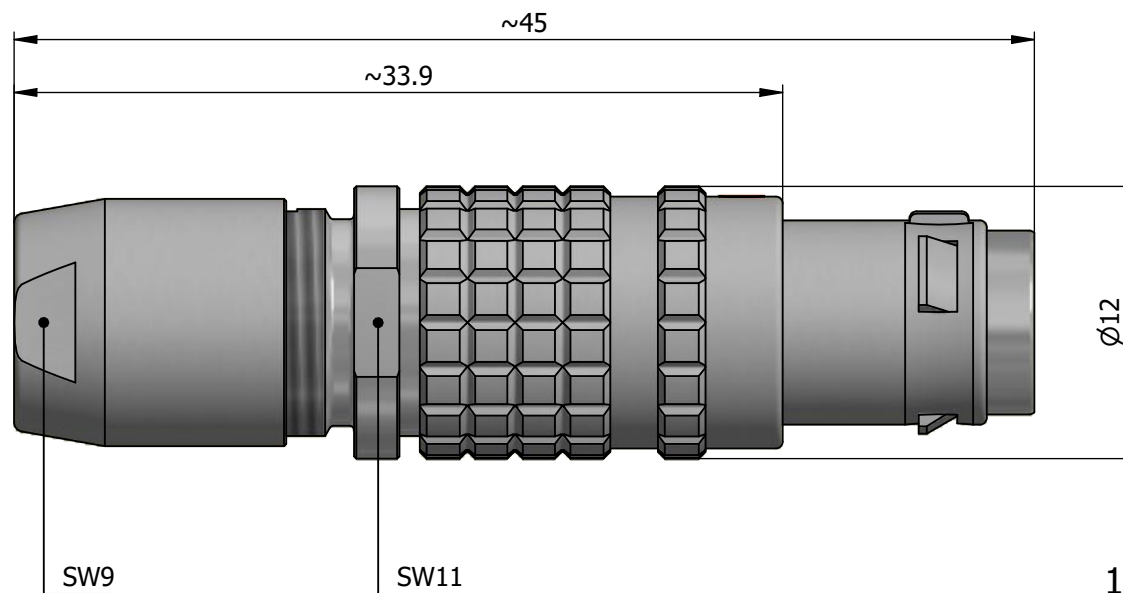

All dimensions are in millimeters (mm)

Alignment Key  
Front View

Insert Configuration  
Rear View

**Note:**

1) This picture is generic and for illustrative purposes only, and may show different keying, materials, colour, finish, and contact configuration. Minor shape or feature variations to actual item may be present.

All additional information are documented on the datasheet (See below link or QR Code)  
[www.lemo.com/pdf/FGG.1T.316.CLAC60.pdf](http://www.lemo.com/pdf/FGG.1T.316.CLAC60.pdf)

Model	Alignment Key	Series	Insert Config.	Housing	Insulator	Contact	Collet Type	Cable Ø	Variant
FGG.1T.316.CLAC60									