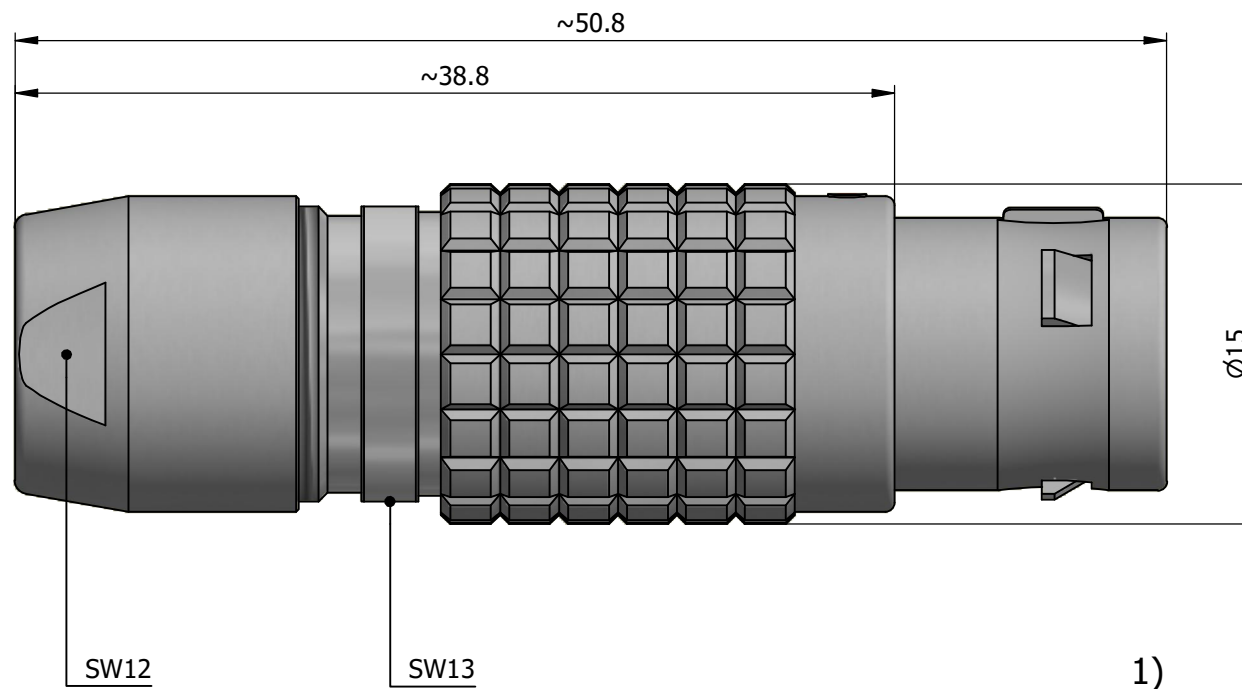

All dimensions are in millimeters (mm)

Alignment Key  
Front View

Insert Configuration  
Rear View

**Note:**

1) This picture is generic and for illustrative purposes only, and may show different keying, materials, colour, finish, and contact configuration. Minor shape or feature variations to actual item may be present.

All additional information are documented on the datasheet (See below link or QR Code)  
[www.lemo.com/pdf/FGG.2B.304.CYZD82.pdf](http://www.lemo.com/pdf/FGG.2B.304.CYZD82.pdf)

Model	Alignment Key	Series	Insert Config.	Housing	Insulator	Contact	Collet Type	Cable Ø	Variant
FGG	.2B	.304	.CYZD82						