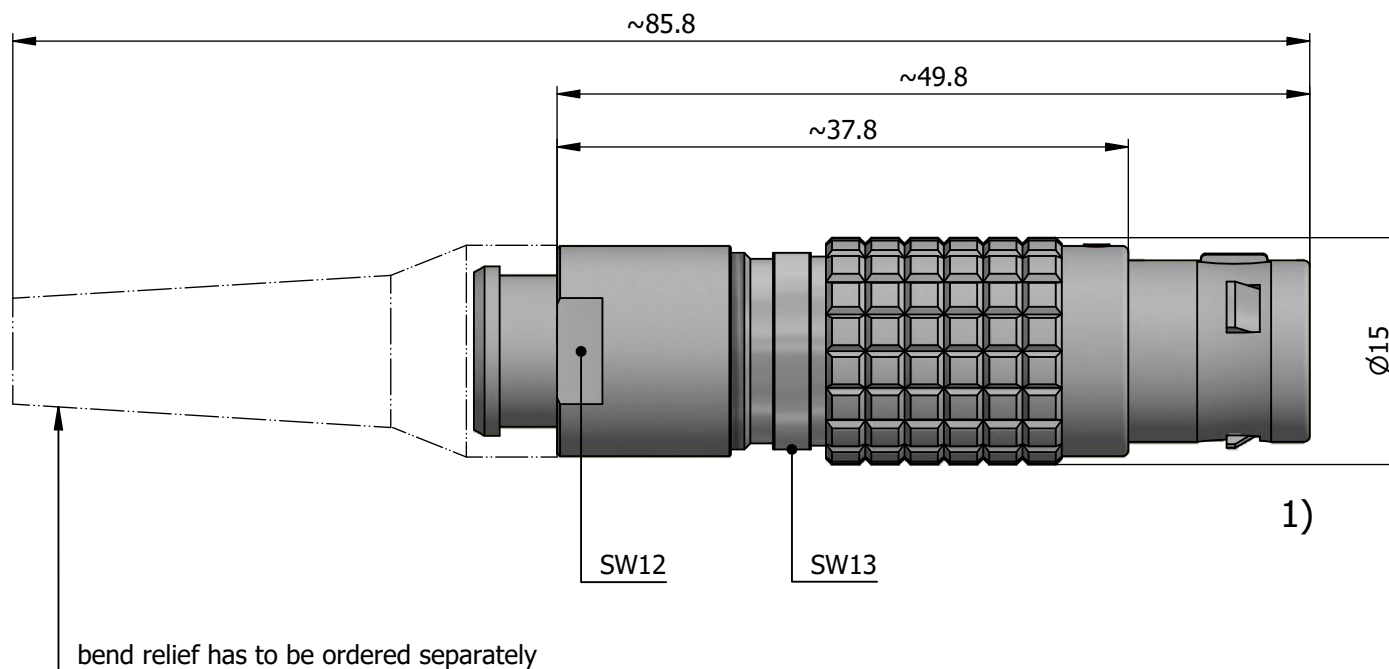

All dimensions are in millimeters (mm)

Alignment Key  
Front View

Insert Configuration  
Rear View

**Note:**

1) This picture is generic and for illustrative purposes only, and may show different keying, materials, colour, finish, and contact configuration. Minor shape or feature variations to actual item may be present.

All additional information are documented on the datasheet (See below link or QR Code)  
[www.lemo.com/pdf/FGG.2B.305.CYZD92Z.pdf](http://www.lemo.com/pdf/FGG.2B.305.CYZD92Z.pdf)

Model	Alignment Key	Series	Insert Config.	Housing	Insulator	Contact	Collet Type	Cable Ø	Variant
FGG	.2B	.305	.CYZD92Z						

Datasheet

**Straight plug, cable collet and nut for fitting a bend relief**

Series 2B

**LEMO**

LEMO SA  
 Chemin des Champs-Courbes 28  
 1024 Ecublens - SWITZERLAND

Tel. (+41 21) 695 16 00  
 email : info@lemo.com  
 www.lemo.com