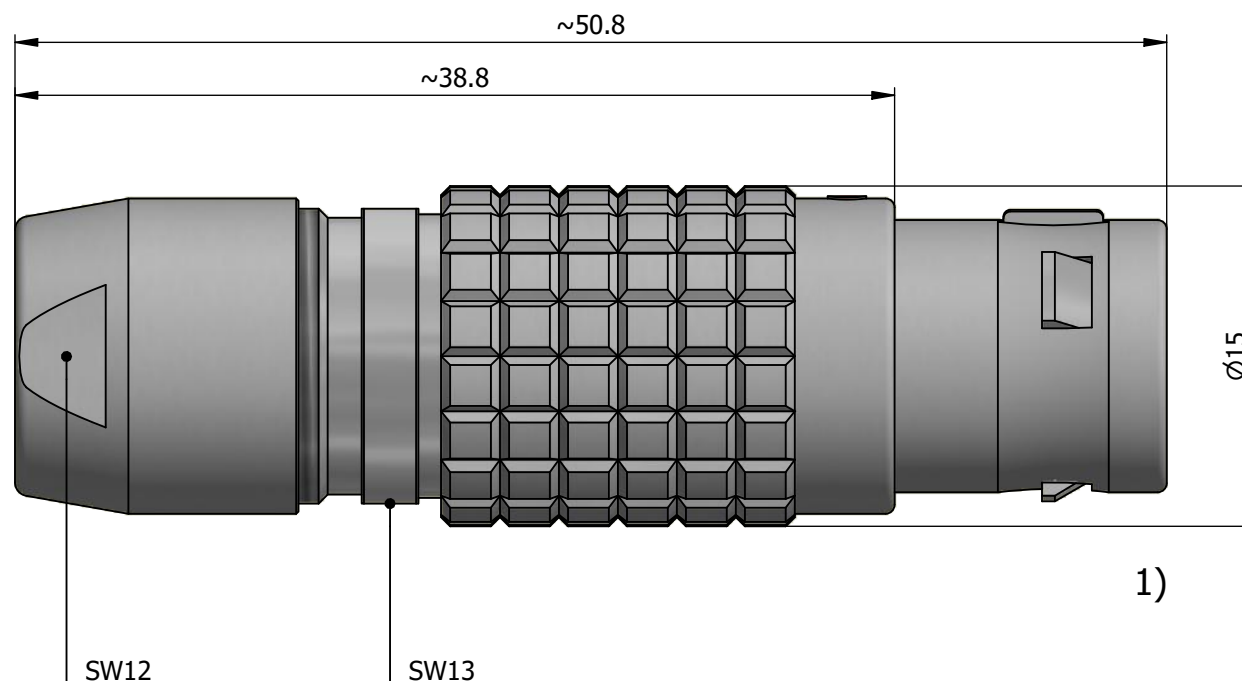

All dimensions are in millimeters (mm)

Alignment Key
Front View

Insert Configuration
Rear View

Note:

1) This picture is generic and for illustrative purposes only, and may show different keying, materials, colour, finish, and contact configuration. Minor shape or feature variations to actual item may be present.

All additional information are documented on the datasheet (See below link or QR Code)
www.lemo.com/pdf/FGG.2B.306.CLAD52.pdf

Model	Alignment Key	Series	Insert Config.	Housing	Insulator	Contact	Collet Type	Cable Ø	Variant
FGG	.2B	.306	.CLAD52						