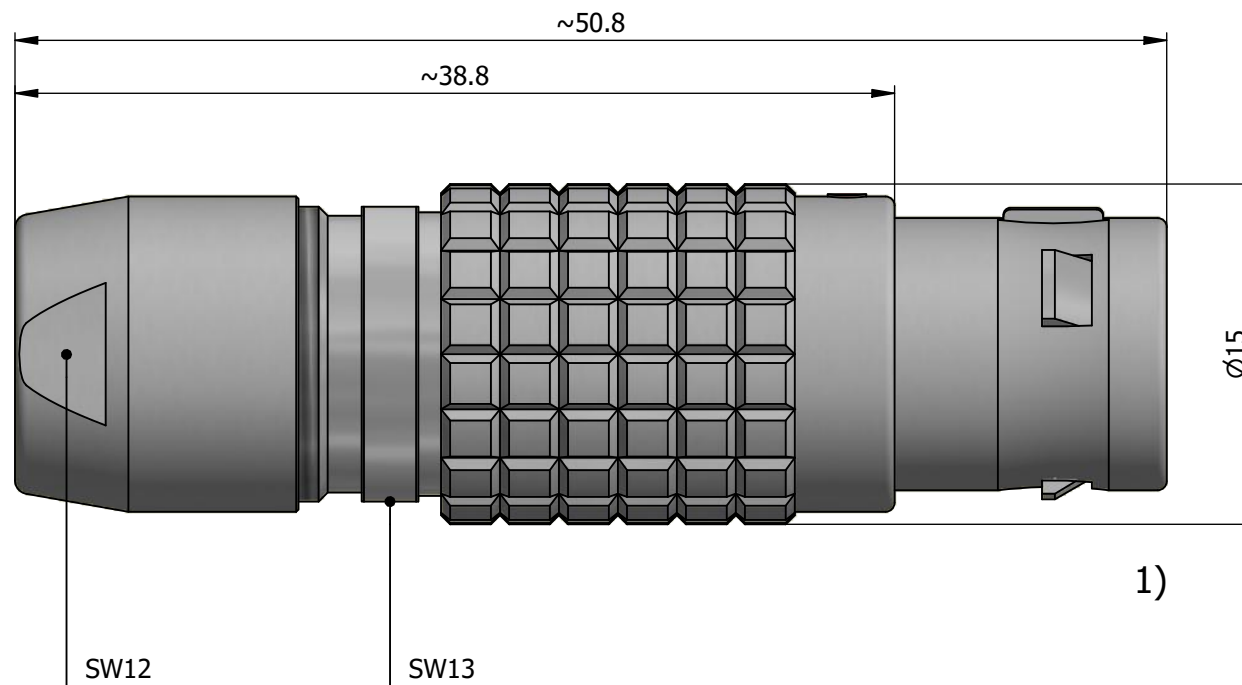

All dimensions are in millimeters (mm)

Alignment Key
Front View

Insert Configuration
Rear View

Note:

1) This picture is generic and for illustrative purposes only, and may show different keying, materials, colour, finish, and contact configuration. Minor shape or feature variations to actual item may be present.

All additional information are documented on the datasheet (See below link or QR Code)
www.lemo.com/pdf/FGG.2B.306.CLAD72.pdf

Model	Alignment Key	Series	Insert Config.	Housing	Insulator	Contact	Collet Type	Cable Ø	Variant
FGG	.2B	.306	.CLAD72						