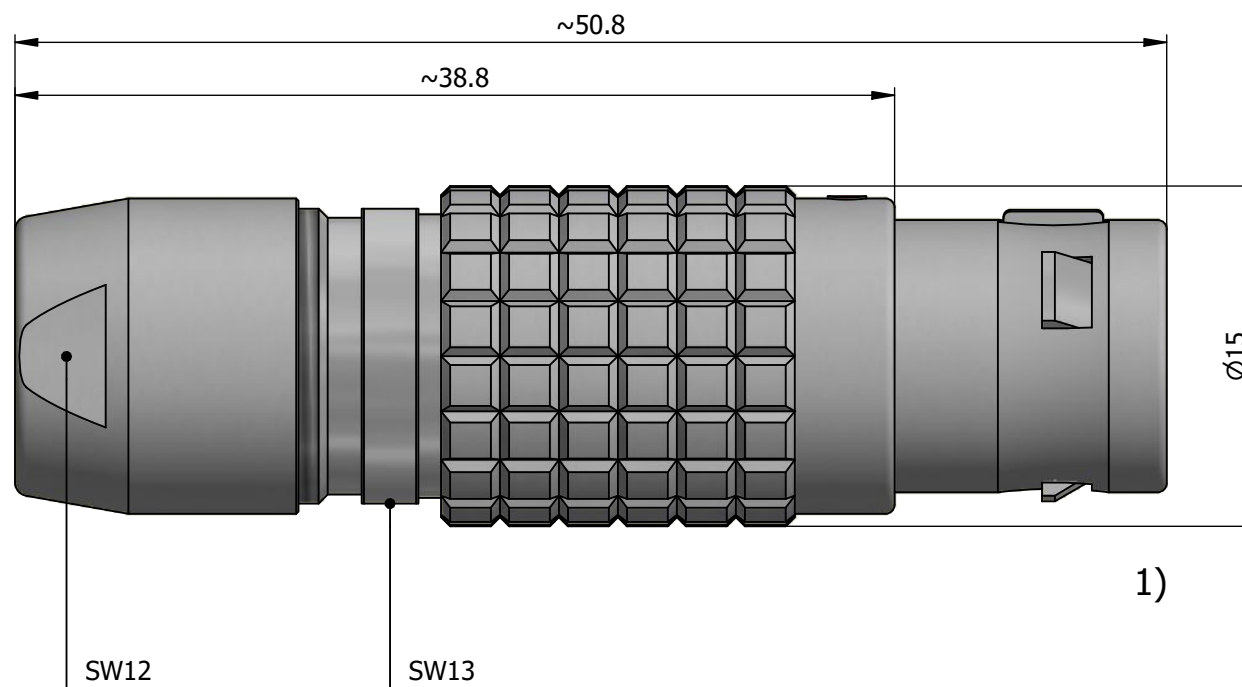

All dimensions are in millimeters (mm)

Alignment Key  
Front View

Insert Configuration  
Rear View

**Note:**

1) This picture is generic and for illustrative purposes only, and may show different keying, materials, colour, finish, and contact configuration. Minor shape or feature variations to actual item may be present.

All additional information are documented on the datasheet (See below link or QR Code)  
[www.lemo.com/pdf/FGG.2B.306.CLAD82.pdf](http://www.lemo.com/pdf/FGG.2B.306.CLAD82.pdf)

Model	Alignment Key	Series	Insert Config.	Housing	Insulator	Contact	Collet Type	Cable Ø	Variant
FGG	.2B	.306	.CLAD82						