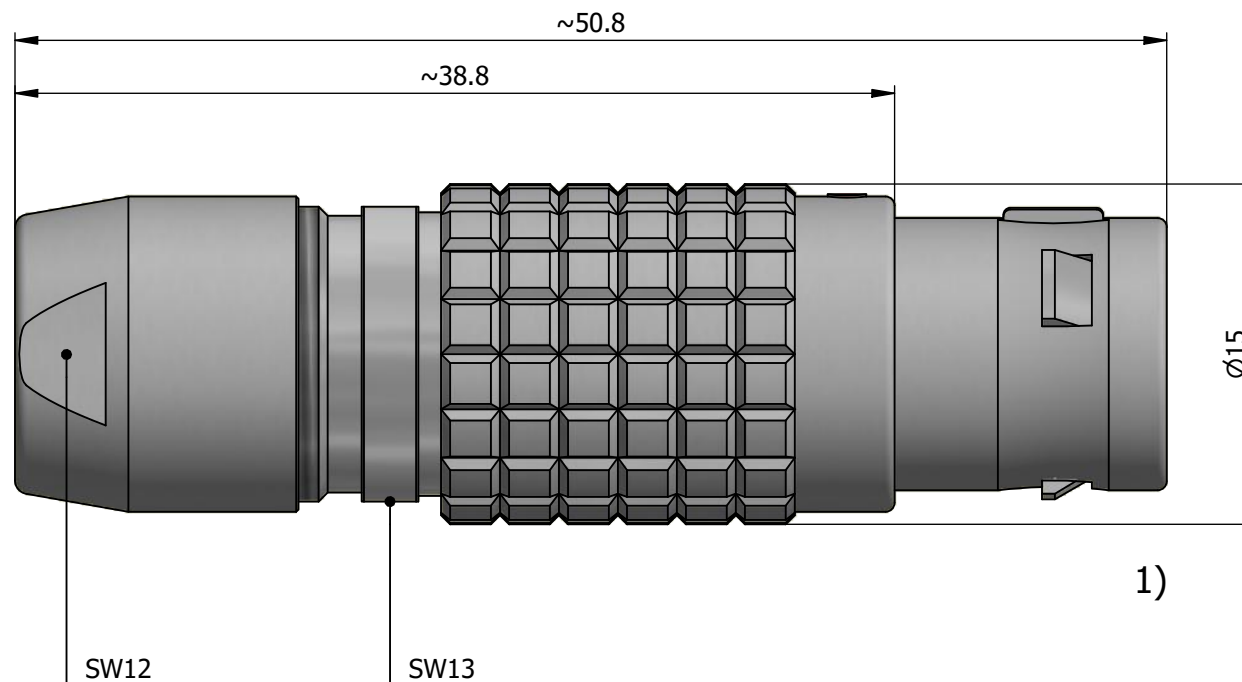

All dimensions are in millimeters (mm)

Alignment Key
Front View

Insert Configuration
Rear View

Note:

1) This picture is generic and for illustrative purposes only, and may show different keying, materials, colour, finish, and contact configuration. Minor shape or feature variations to actual item may be present.

All additional information are documented on the datasheet (See below link or QR Code)
www.lemo.com/pdf/FGG.2B.310.CYZD99.pdf

| | | | | | | | | | |
|-------|---------------|--------|----------------|---------|-----------|---------|-------------|---------|---------|
| Model | Alignment Key | Series | Insert Config. | Housing | Insulator | Contact | Collet Type | Cable Ø | Variant |
| FGG | .2B | .310 | .CYZD99 | | | | | | |