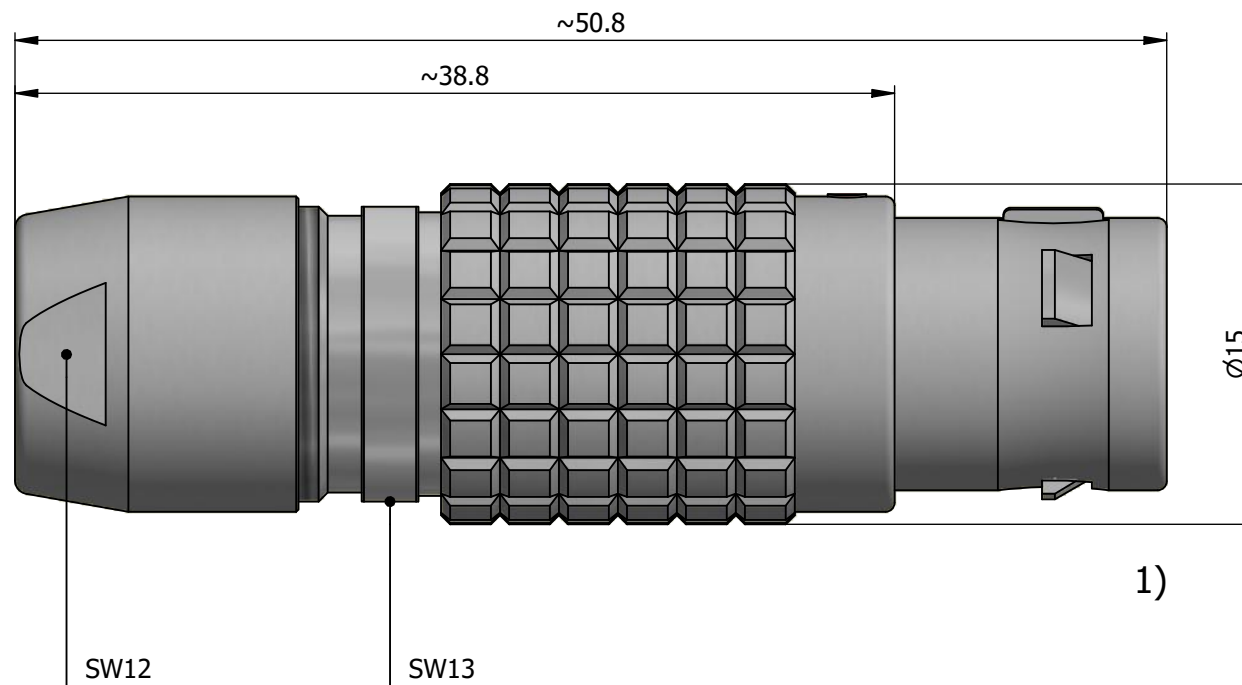

All dimensions are in millimeters (mm)

Alignment Key  
Front View

Insert Configuration  
Rear View

**Note:**

1) This picture is generic and for illustrative purposes only, and may show different keying, materials, colour, finish, and contact configuration. Minor shape or feature variations to actual item may be present.

All additional information are documented on the datasheet (See below link or QR Code)  
[www.lemo.com/pdf/FGG.2B.312.CLAD62.pdf](http://www.lemo.com/pdf/FGG.2B.312.CLAD62.pdf)

Model	Alignment Key	Series	Insert Config.	Housing	Insulator	Contact	Collet Type	Cable Ø	Variant
FGG	.2B	.312	.CLAD62						