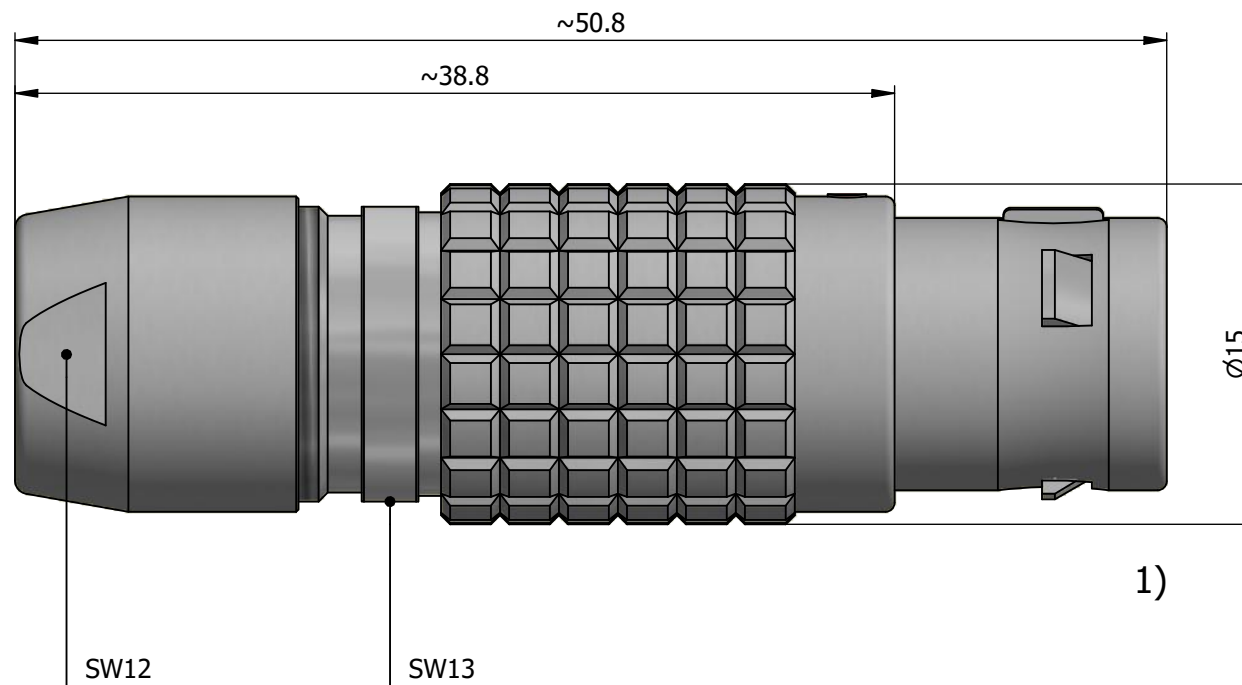

All dimensions are in millimeters (mm)

Alignment Key
Front View

Insert Configuration
Rear View

Note:

1) This picture is generic and for illustrative purposes only, and may show different keying, materials, colour, finish, and contact configuration. Minor shape or feature variations to actual item may be present.

All additional information are documented on the datasheet (See below link or QR Code)
www.lemo.com/pdf/FGG.2B.312.CYZD82.pdf

Model	Alignment Key	Series	Insert Config.	Housing	Insulator	Contact	Collet Type	Cable Ø	Variant
FGG	.2B	.312	.CYZD82						

<p>Datasheet</p>	<p>Straight plug, cable collet</p> <p>Series 2B</p>		<p>Drawn</p> <p>23.11.2021</p> <p>MARI / MARI</p>
	<p>LEMO SA Chemin des Champs-Courbes 28 1024 Ecublens - SWITZERLAND</p>		<p>Checked</p> <p>23.11.2021</p> <p>OBAR</p>
	<p>Tel. (+41 21) 695 16 00 email : info@lemo.com www.lemo.com</p>		<p>Modified</p> <p>00</p> <p>23.11.2021 / MARI</p>
	<p>CD</p>		<p>DO NOT SCALE DRAWING</p>