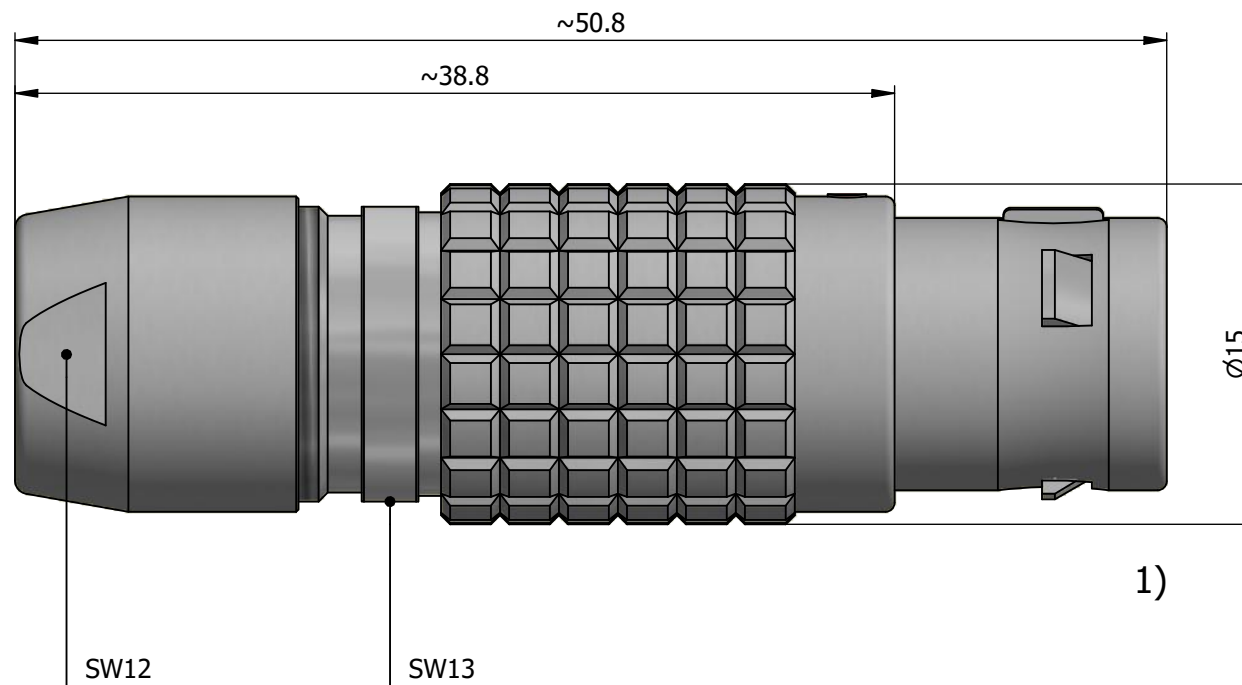

All dimensions are in millimeters (mm)

Alignment Key  
Front View

Insert Configuration  
Rear View

**Note:**

1) This picture is generic and for illustrative purposes only, and may show different keying, materials, colour, finish, and contact configuration. Minor shape or feature variations to actual item may be present.

All additional information are documented on the datasheet (See below link or QR Code)  
[www.lemo.com/pdf/FGG.2B.316.CLAD52.pdf](http://www.lemo.com/pdf/FGG.2B.316.CLAD52.pdf)

Model	Alignment Key	Series	Insert Config.	Housing	Insulator	Contact	Collet Type	Cable Ø	Variant
FGG	.2B	.316	.CLAD52						