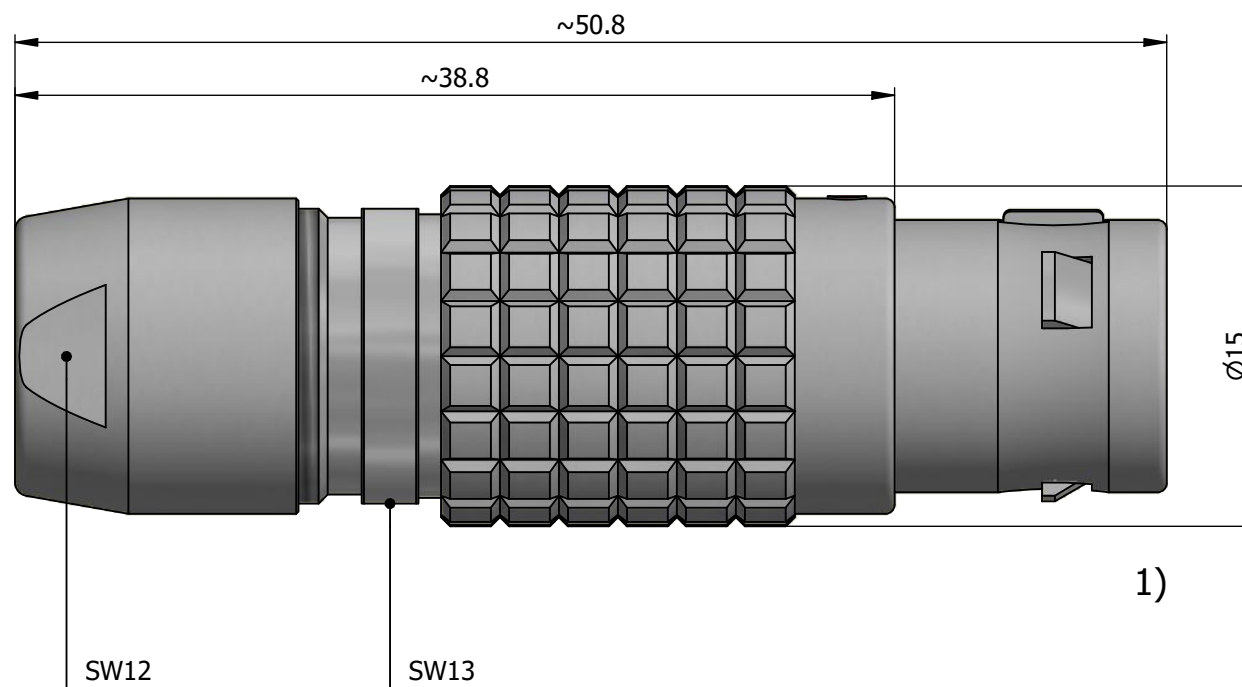

All dimensions are in millimeters (mm)

Alignment Key
Front View

Insert Configuration
Rear View

Note:

1) This picture is generic and for illustrative purposes only, and may show different keying, materials, colour, finish, and contact configuration. Minor shape or feature variations to actual item may be present.

All additional information are documented on the datasheet (See below link or QR Code)
www.lemo.com/pdf/FGG.2B.316.CYZD99.pdf

Model	Alignment Key	Series	Insert Config.	Housing	Insulator	Contact	Collet Type	Cable Ø	Variant
FGG	.2B	.316	.CYZD99						