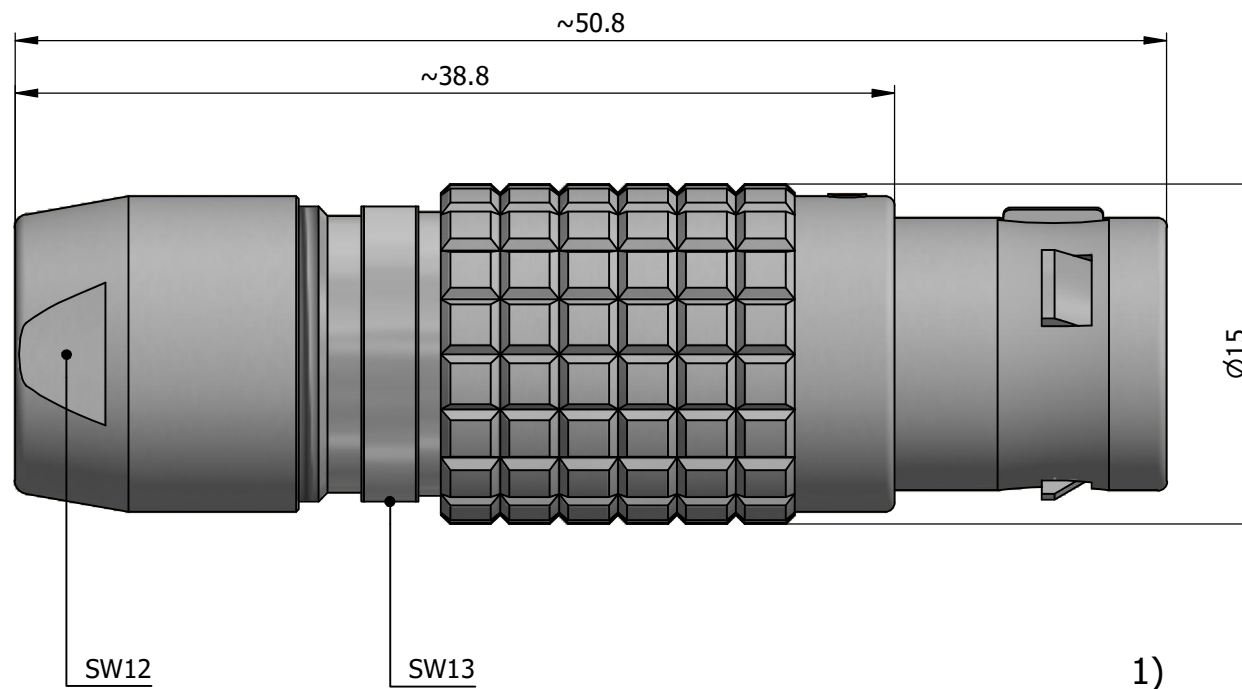

All dimensions are in millimeters (mm)

Alignment Key
Front View

Insert Configuration
Rear View

Note:

1) This picture is generic and for illustrative purposes only, and may show different keying, materials, colour, finish, and contact configuration. Minor shape or feature variations to actual item may be present.

All additional information are documented on the datasheet (See below link or QR Code)
www.lemo.com/pdf/FGG.2B.316.KLAD62.pdf

Model	Alignment Key	Series	Insert Config.	Housing	Insulator	Contact	Collet Type	Cable Ø	Variant
FGG	.2B	.316	.KLAD62						