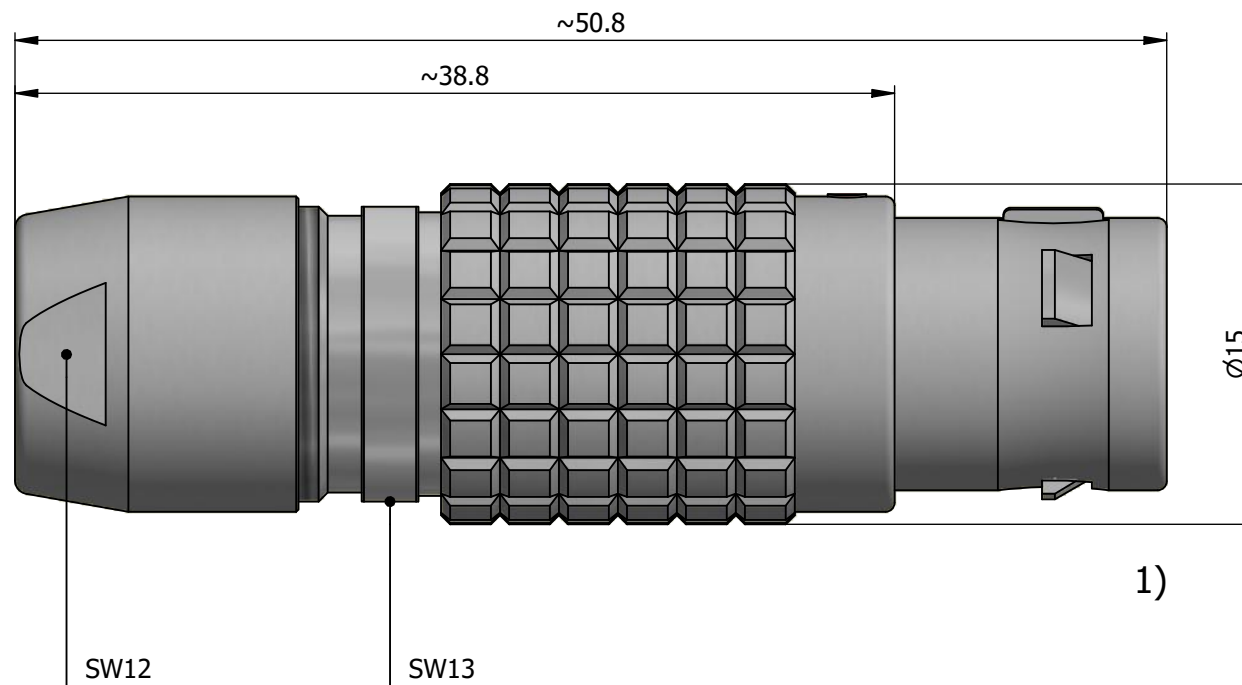

All dimensions are in millimeters (mm)

Alignment Key
Front View

Insert Configuration
Rear View

Note:

1) This picture is generic and for illustrative purposes only, and may show different keying, materials, colour, finish, and contact configuration. Minor shape or feature variations to actual item may be present.

All additional information are documented on the datasheet (See below link or QR Code)
www.lemo.com/pdf/FGG.2B.318.CYZD99.pdf

Model	Alignment Key	Series	Insert Config.	Housing	Insulator	Contact	Collet Type	Cable Ø	Variant
FGG	.2B	.318	.CYZD99						