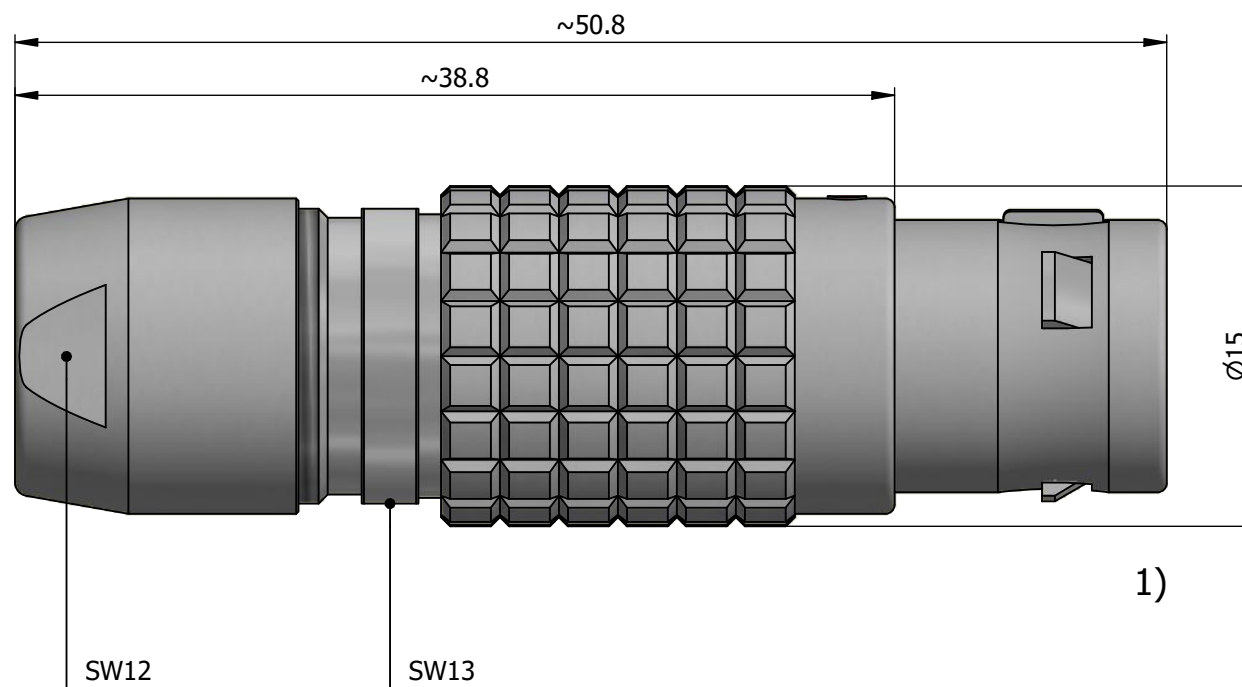

All dimensions are in millimeters (mm)

Alignment Key  
Front View

Insert Configuration  
Rear View

**Note:**

1) This picture is generic and for illustrative purposes only, and may show different keying, materials, colour, finish, and contact configuration. Minor shape or feature variations to actual item may be present.

All additional information are documented on the datasheet (See below link or QR Code)  
[www.lemo.com/pdf/FGG.2B.319.CLAD62.pdf](http://www.lemo.com/pdf/FGG.2B.319.CLAD62.pdf)

Model	Alignment Key	Series	Insert Config.	Housing	Insulator	Contact	Collet Type	Cable Ø	Variant
FGG.2B.319									
<b>CLAD62</b>									