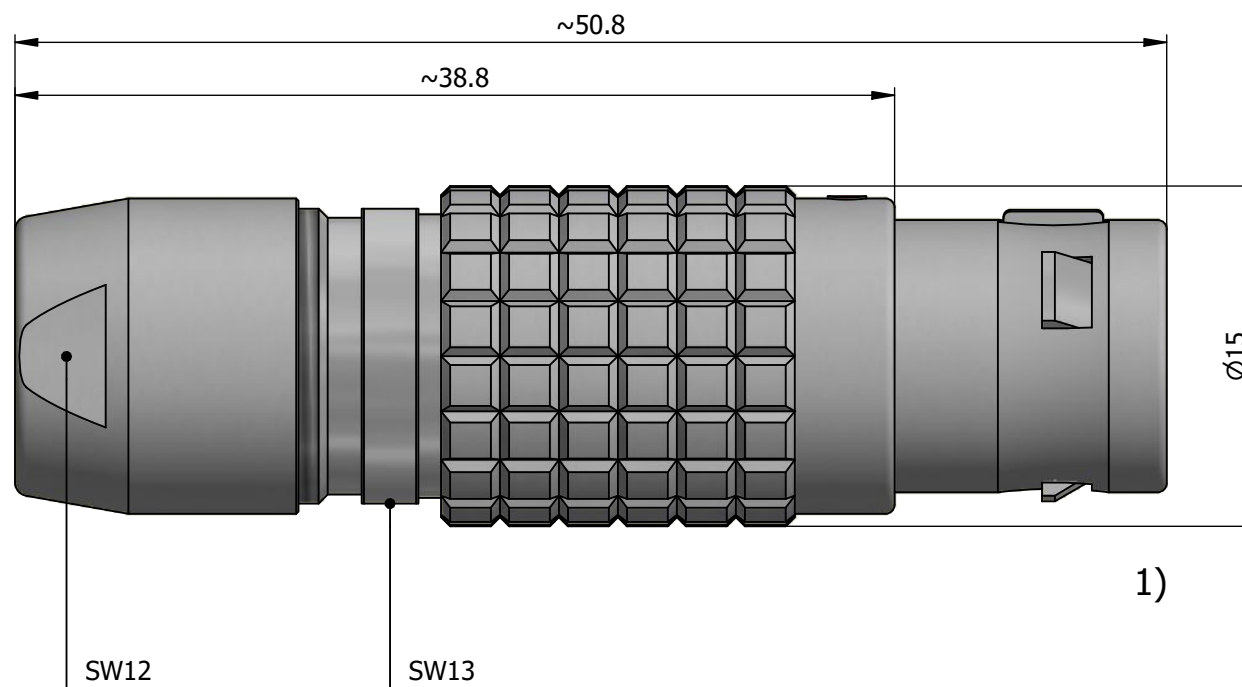

All dimensions are in millimeters (mm)

Alignment Key
Front View

Insert Configuration
Rear View

Note:

1) This picture is generic and for illustrative purposes only, and may show different keying, materials, colour, finish, and contact configuration. Minor shape or feature variations to actual item may be present.

All additional information are documented on the datasheet (See below link or QR Code)
www.lemo.com/pdf/FGG.2B.319.CLAD92.pdf

Model	Alignment Key	Series	Insert Config.	Housing	Insulator	Contact	Collet Type	Cable Ø	Variant
FGG	.2B	.319	.CLAD92						